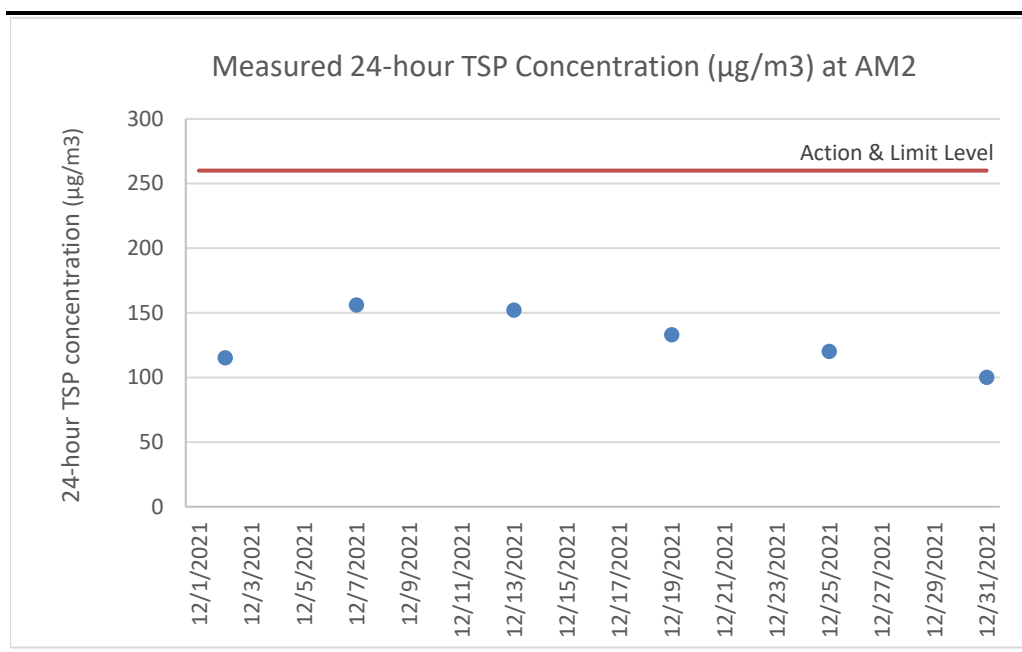

Figure D2.1 Graphical Presentation for 24-hr TSP Monitoring at AM1

Table D2.2 24-hour TSP Monitoring Results at AM2

Start Date	Start Time	Finish Date	Finish Time	Weather	24-hour TSP ($\mu\text{g}/\text{m}^3$)
2 Dec 21*	15:00	3 Dec 21	15:00	Sunny	115
7 Dec 21	9:00	8 Dec 21	9:00	Sunny	156
13 Dec 21	9:00	14 Dec 21	9:00	Sunny	152
19 Dec 21	9:00	20 Dec 21	9:00	Sunny	133
25 Dec 21	9:00	26 Dec 21	9:00	Fine	120
31 Dec 21	9:00	1 Jan 22	9:00	Fine	100
Average					129
Min					100
Max					156

Notes:

* Sampling was suspended due to equipment failure.

Figure D2.2 Graphical Presentation for 24-hr TSP Monitoring at AM2

Table D2.3 24-hour TSP Monitoring Results at AM3

Start Date	Start Time	Finish Date	Finish Time	Weather	24-hour TSP ($\mu\text{g}/\text{m}^3$)
1 Dec 21	9:00	2 Dec 21	9:00	Sunny	128
7 Dec 21	9:00	8 Dec 21	9:00	Sunny	169
13 Dec 21	8:05	14 Dec 21	8:05	Sunny	258
19 Dec 21	9:00	20 Dec 21	9:00	Sunny	191
25 Dec 21	9:00	26 Dec 21	9:00	Fine	189
31 Dec 21	14:25	1 Jan 22	14:25	Fine	155
Average					182
Min					128
Max					258

Figure D2.3 Graphical Presentation for 24-hr TSP Monitoring at AM3

Table D2.4 24-hour TSP Monitoring Results at AM4

Start Date	Start Time	Finish Date	Finish Time	Weather	24-hour TSP ($\mu\text{g}/\text{m}^3$)
1 Dec 21	9:00	2 Dec 21	9:00	Sunny	206
7 Dec 21	9:00	8 Dec 21	9:00	Sunny	164
13 Dec 21	9:00	14 Dec 21	9:00	Sunny	282
19 Dec 21	9:00	20 Dec 21	9:00	Sunny	129
25 Dec 21	9:00	26 Dec 21	9:00	Fine	102
31 Dec 21	9:00	1 Jan 22	9:00	Fine	125
Average					168
Min					102
Max					282

Figure D2.4 Graphical Presentation for 24-hr TSP Monitoring at AM4