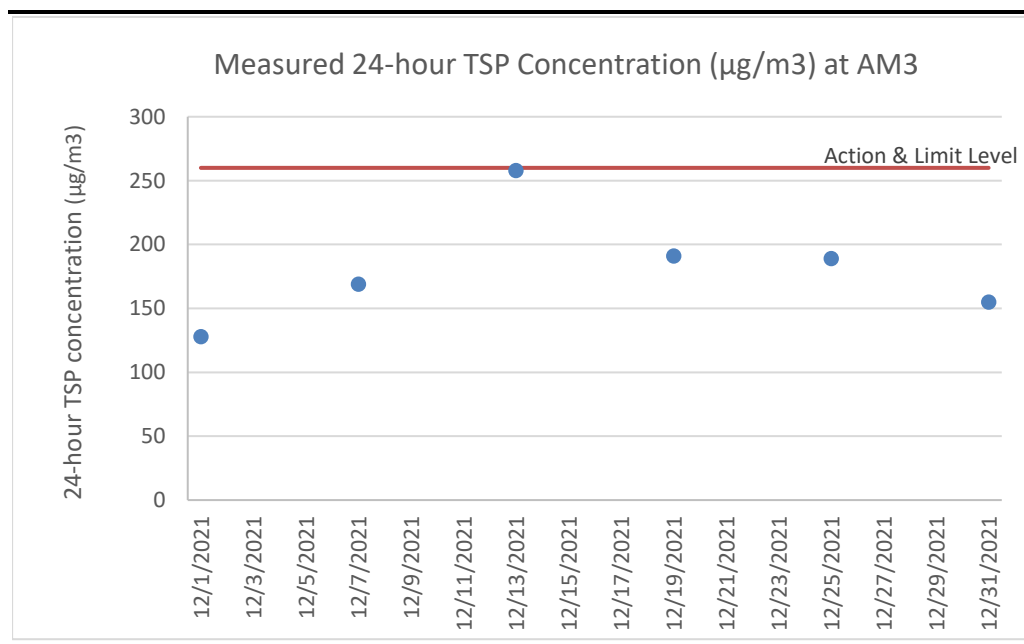

Figure D2.1 Graphical Presentation for 24-hr TSP Monitoring at AM1

Table D2.2 24-hour TSP Monitoring Results at AM2

Start Date	Start Time	Finish Date	Finish Time	Weather	24-hour TSP ($\mu\text{g}/\text{m}^3$)
2 Dec 21*	15:00	3 Dec 21	15:00	Sunny	115
7 Dec 21	9:00	8 Dec 21	9:00	Sunny	156
13 Dec 21	9:00	14 Dec 21	9:00	Sunny	152
19 Dec 21	9:00	20 Dec 21	9:00	Sunny	133
25 Dec 21	9:00	26 Dec 21	9:00	Fine	120
31 Dec 21	9:00	1 Jan 22	9:00	Fine	100
Average					129
Min					100
Max					156

Notes:

* Sampling was suspended due to equipment failure.

Figure D2.2 Graphical Presentation for 24-hr TSP Monitoring at AM2

Table D2.3 24-hour TSP Monitoring Results at AM3

Start Date	Start Time	Finish Date	Finish Time	Weather	24-hour TSP ($\mu\text{g}/\text{m}^3$)
1 Dec 21	9:00	2 Dec 21	9:00	Sunny	128
7 Dec 21	9:00	8 Dec 21	9:00	Sunny	169
13 Dec 21	8:05	14 Dec 21	8:05	Sunny	258
19 Dec 21	9:00	20 Dec 21	9:00	Sunny	191
25 Dec 21	9:00	26 Dec 21	9:00	Fine	189
31 Dec 21	14:25	1 Jan 22	14:25	Fine	155
Average					182
Min					128
Max					258

Figure D2.3 Graphical Presentation for 24-hr TSP Monitoring at AM3

Table D2.4 24-hour TSP Monitoring Results at AM4

Start Date	Start Time	Finish Date	Finish Time	Weather	24-hour TSP ($\mu\text{g}/\text{m}^3$)
1 Dec 21	9:00	2 Dec 21	9:00	Sunny	206
7 Dec 21	9:00	8 Dec 21	9:00	Sunny	164
13 Dec 21	9:00	14 Dec 21	9:00	Sunny	282
19 Dec 21	9:00	20 Dec 21	9:00	Sunny	129
25 Dec 21	9:00	26 Dec 21	9:00	Fine	102
31 Dec 21	9:00	1 Jan 22	9:00	Fine	125
Average					168
Min					102
Max					282

Figure D2.4 Graphical Presentation for 24-hr TSP Monitoring at AM4