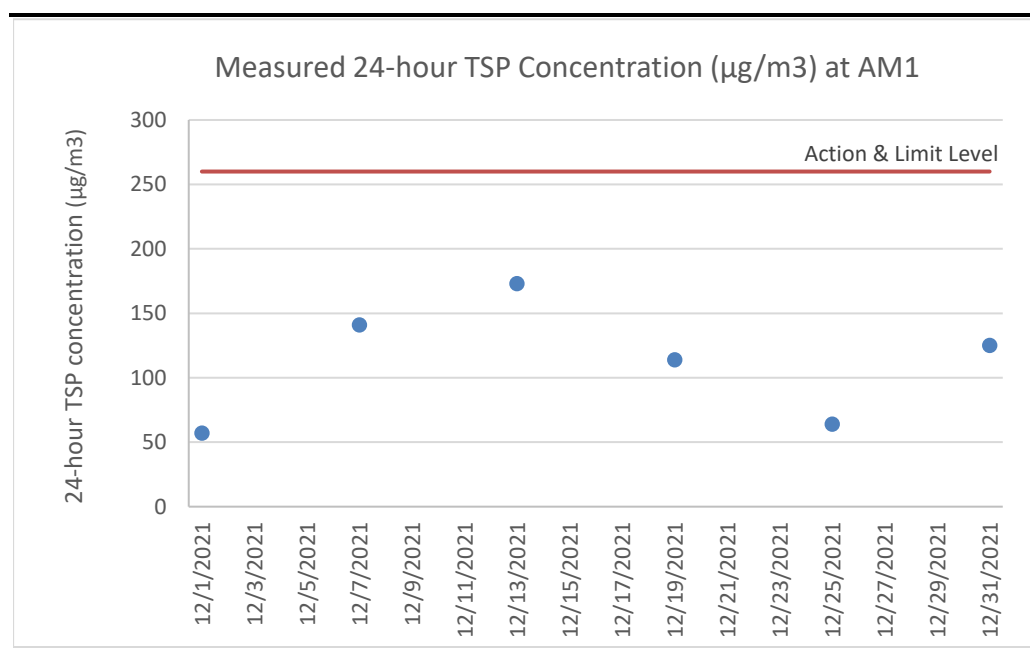

Figure D2.1 Graphical Presentation for 24-hr TSP Monitoring at AM1

Table D2.2 24-hour TSP Monitoring Results at AM2

Start Date	Start Time	Finish Date	Finish Time	Weather	24-hour TSP ($\mu\text{g}/\text{m}^3$)
2 Dec 21*	15:00	3 Dec 21	15:00	Sunny	115
7 Dec 21	9:00	8 Dec 21	9:00	Sunny	156
13 Dec 21	9:00	14 Dec 21	9:00	Sunny	152
19 Dec 21	9:00	20 Dec 21	9:00	Sunny	133
25 Dec 21	9:00	26 Dec 21	9:00	Fine	120
31 Dec 21	9:00	1 Jan 22	9:00	Fine	100
Average					129
Min					100
Max					156

Notes:

* Sampling was suspended due to equipment failure.

Figure D2.2 Graphical Presentation for 24-hr TSP Monitoring at AM2

Table D2.3 24-hour TSP Monitoring Results at AM3

Start Date	Start Time	Finish Date	Finish Time	Weather	24-hour TSP ($\mu\text{g}/\text{m}^3$)
1 Dec 21	9:00	2 Dec 21	9:00	Sunny	128
7 Dec 21	9:00	8 Dec 21	9:00	Sunny	169
13 Dec 21	8:05	14 Dec 21	8:05	Sunny	258
19 Dec 21	9:00	20 Dec 21	9:00	Sunny	191
25 Dec 21	9:00	26 Dec 21	9:00	Fine	189
31 Dec 21	14:25	1 Jan 22	14:25	Fine	155
Average					182
Min					128
Max					258

Figure D2.3 Graphical Presentation for 24-hr TSP Monitoring at AM3

Table D2.4 24-hour TSP Monitoring Results at AM4

Start Date	Start Time	Finish Date	Finish Time	Weather	24-hour TSP ($\mu\text{g}/\text{m}^3$)
1 Dec 21	9:00	2 Dec 21	9:00	Sunny	206
7 Dec 21	9:00	8 Dec 21	9:00	Sunny	164
13 Dec 21	9:00	14 Dec 21	9:00	Sunny	282
19 Dec 21	9:00	20 Dec 21	9:00	Sunny	129
25 Dec 21	9:00	26 Dec 21	9:00	Fine	102
31 Dec 21	9:00	1 Jan 22	9:00	Fine	125
Average					168
Min					102
Max					282

Figure D2.4 Graphical Presentation for 24-hr TSP Monitoring at AM4