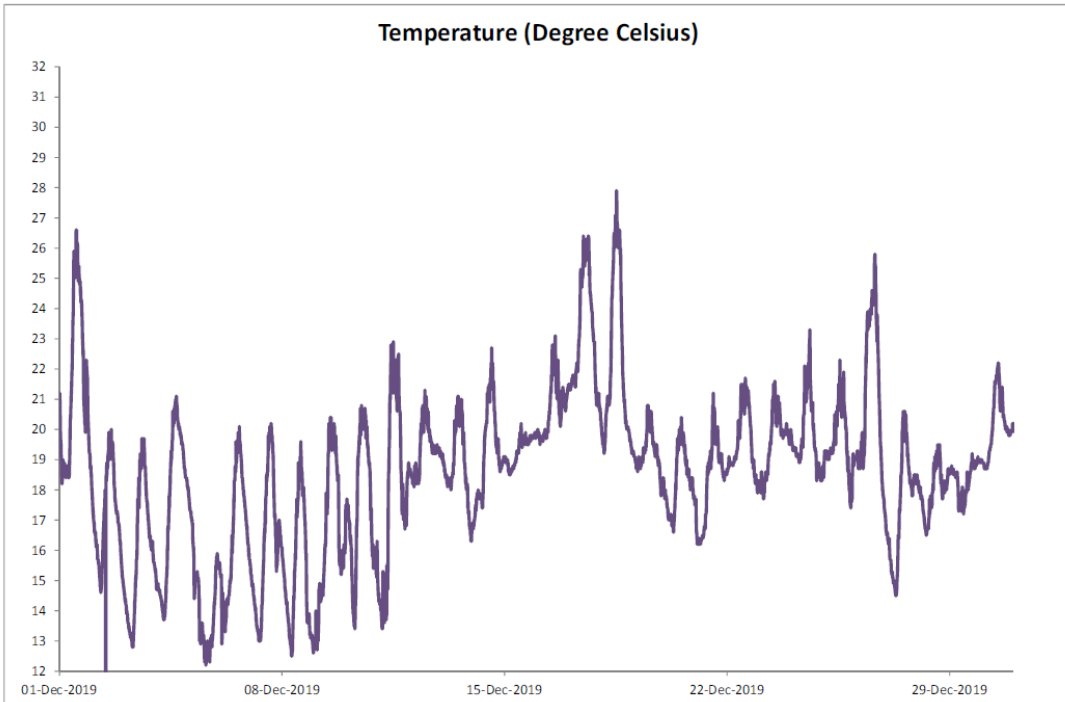

Annex D4

Meteorological Data

Annex D4 Meteorological Data

Manual Rain Gauge Readings

December 2019

Date	Rainfall (mm)
1 Dec 19	0.0
2 Dec 19	0.0
3 Dec 19	0.0
4 Dec 19	0.0
5 Dec 19	3.6
6 Dec 19	0.0
7 Dec 19	0.0
8 Dec 19	0.0
9 Dec 19	0.0
10 Dec 19	0.0
11 Dec 19	0.0
12 Dec 19	0.0
13 Dec 19	0.0
14 Dec 19	0.0
15 Dec 19	0.0
16 Dec 19	0.0
17 Dec 19	0.0
18 Dec 19	0.1
19 Dec 19	0.0
20 Dec 19	2.8
21 Dec 19	0.4
22 Dec 19	0.2
23 Dec 19	0.0
24 Dec 19	0.0
25 Dec 19	0.0
26 Dec 19	0.0
27 Dec 19	0.0
28 Dec 19	0.0
29 Dec 19	15.0
30 Dec 19	0.2
31 Dec 19	0.2
TOTAL RAINFALL	22.5