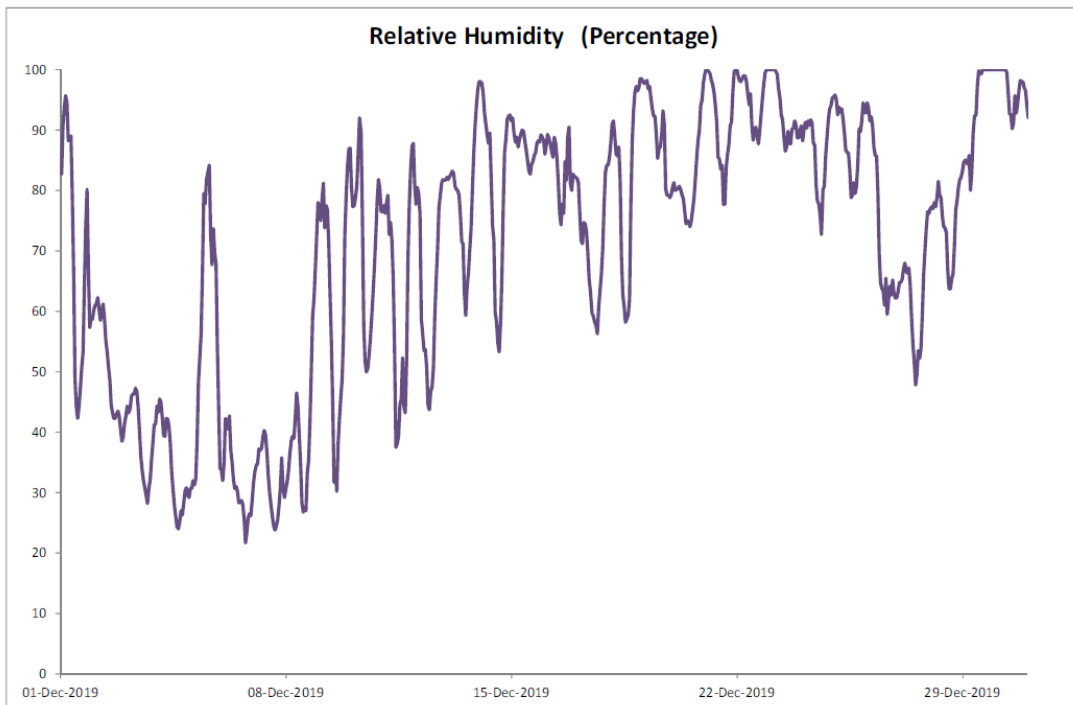

Annex D4

Meteorological Data

Annex D4 Meteorological Data

Manual Rain Gauge Readings

December 2019

Date	Rainfall (mm)
1 Dec 19	0.0
2 Dec 19	0.0
3 Dec 19	0.0
4 Dec 19	0.0
5 Dec 19	3.6
6 Dec 19	0.0
7 Dec 19	0.0
8 Dec 19	0.0
9 Dec 19	0.0
10 Dec 19	0.0
11 Dec 19	0.0
12 Dec 19	0.0
13 Dec 19	0.0
14 Dec 19	0.0
15 Dec 19	0.0
16 Dec 19	0.0
17 Dec 19	0.0
18 Dec 19	0.1
19 Dec 19	0.0
20 Dec 19	2.8
21 Dec 19	0.4
22 Dec 19	0.2
23 Dec 19	0.0
24 Dec 19	0.0
25 Dec 19	0.0
26 Dec 19	0.0
27 Dec 19	0.0
28 Dec 19	0.0
29 Dec 19	15.0
30 Dec 19	0.2
31 Dec 19	0.2
TOTAL RAINFALL	22.5