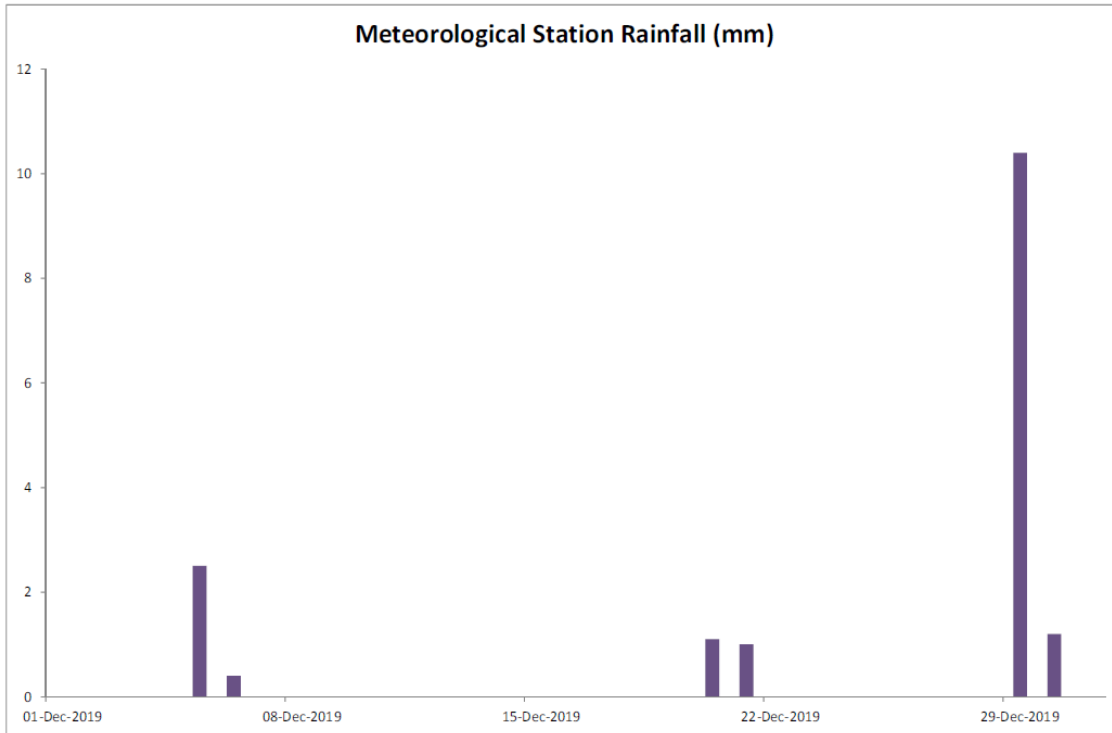

Annex D4

Meteorological Data

Annex D4 Meteorological Data

Manual Rain Gauge Readings

December 2019

Date	Rainfall (mm)
1 Dec 19	0.0
2 Dec 19	0.0
3 Dec 19	0.0
4 Dec 19	0.0
5 Dec 19	3.6
6 Dec 19	0.0
7 Dec 19	0.0
8 Dec 19	0.0
9 Dec 19	0.0
10 Dec 19	0.0
11 Dec 19	0.0
12 Dec 19	0.0
13 Dec 19	0.0
14 Dec 19	0.0
15 Dec 19	0.0
16 Dec 19	0.0
17 Dec 19	0.0
18 Dec 19	0.1
19 Dec 19	0.0
20 Dec 19	2.8
21 Dec 19	0.4
22 Dec 19	0.2
23 Dec 19	0.0
24 Dec 19	0.0
25 Dec 19	0.0
26 Dec 19	0.0
27 Dec 19	0.0
28 Dec 19	0.0
29 Dec 19	15.0
30 Dec 19	0.2
31 Dec 19	0.2
TOTAL RAINFALL	22.5