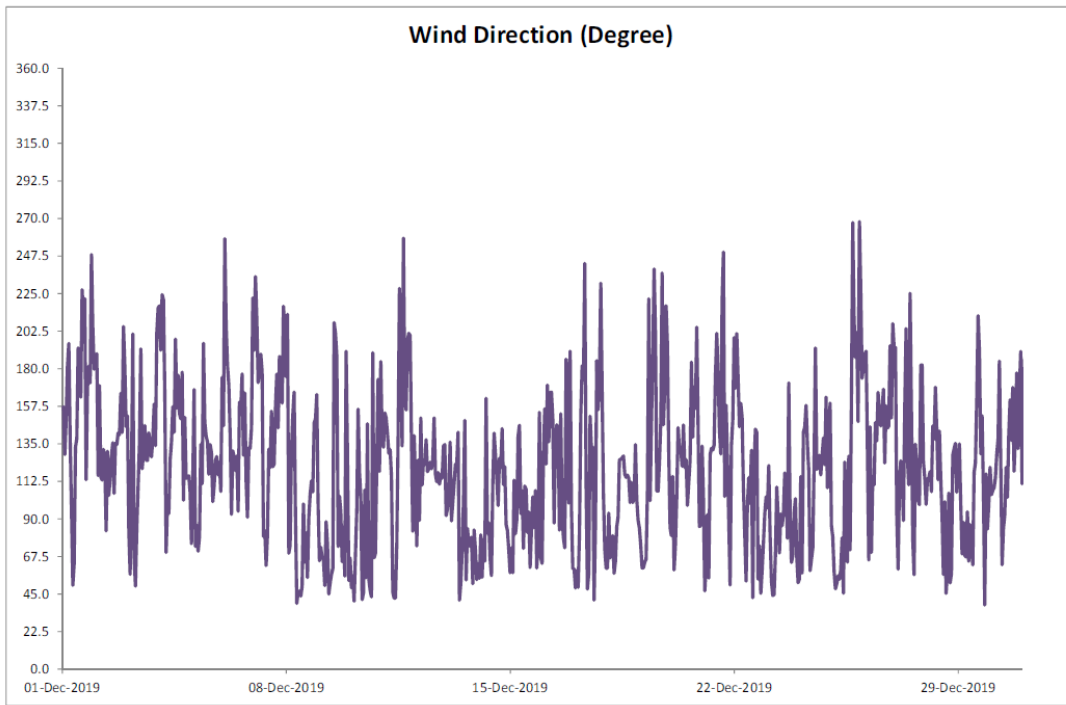

Annex D4

Meteorological Data

Annex D4 Meteorological Data

Manual Rain Gauge Readings

December 2019

Date	Rainfall (mm)
1 Dec 19	0.0
2 Dec 19	0.0
3 Dec 19	0.0
4 Dec 19	0.0
5 Dec 19	3.6
6 Dec 19	0.0
7 Dec 19	0.0
8 Dec 19	0.0
9 Dec 19	0.0
10 Dec 19	0.0
11 Dec 19	0.0
12 Dec 19	0.0
13 Dec 19	0.0
14 Dec 19	0.0
15 Dec 19	0.0
16 Dec 19	0.0
17 Dec 19	0.0
18 Dec 19	0.1
19 Dec 19	0.0
20 Dec 19	2.8
21 Dec 19	0.4
22 Dec 19	0.2
23 Dec 19	0.0
24 Dec 19	0.0
25 Dec 19	0.0
26 Dec 19	0.0
27 Dec 19	0.0
28 Dec 19	0.0
29 Dec 19	15.0
30 Dec 19	0.2
31 Dec 19	0.2
TOTAL RAINFALL	22.5