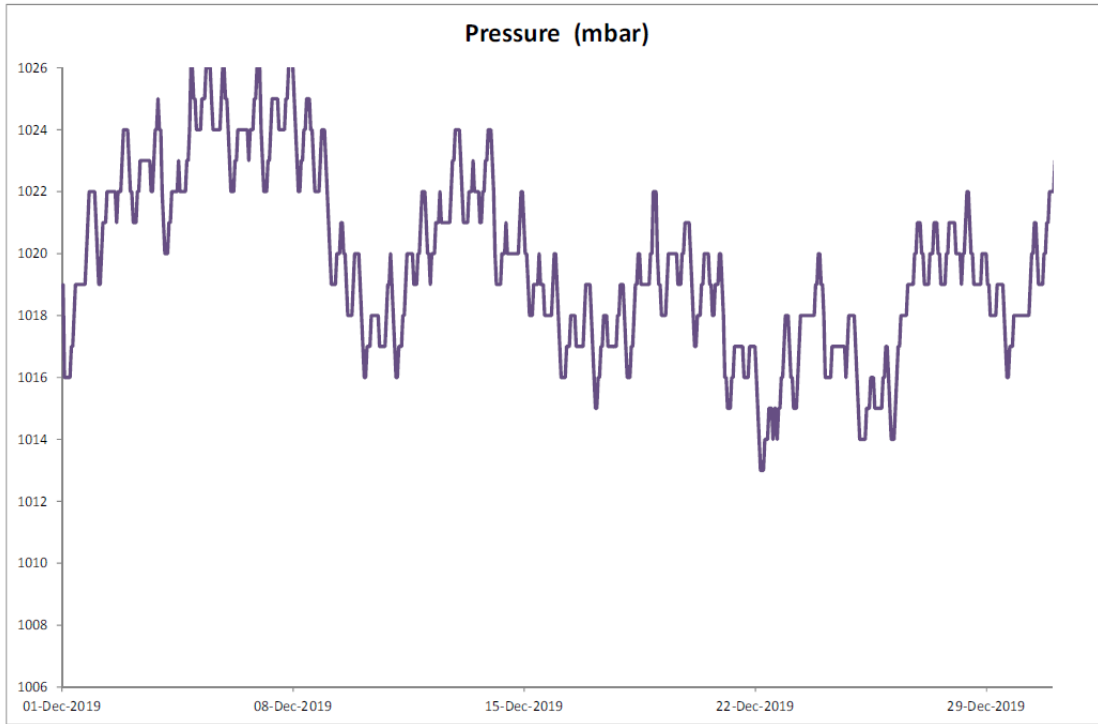

Annex D4

Meteorological Data

Annex D4 Meteorological Data

Manual Rain Gauge Readings

December 2019

Date	Rainfall (mm)
1 Dec 19	0.0
2 Dec 19	0.0
3 Dec 19	0.0
4 Dec 19	0.0
5 Dec 19	3.6
6 Dec 19	0.0
7 Dec 19	0.0
8 Dec 19	0.0
9 Dec 19	0.0
10 Dec 19	0.0
11 Dec 19	0.0
12 Dec 19	0.0
13 Dec 19	0.0
14 Dec 19	0.0
15 Dec 19	0.0
16 Dec 19	0.0
17 Dec 19	0.0
18 Dec 19	0.1
19 Dec 19	0.0
20 Dec 19	2.8
21 Dec 19	0.4
22 Dec 19	0.2
23 Dec 19	0.0
24 Dec 19	0.0
25 Dec 19	0.0
26 Dec 19	0.0
27 Dec 19	0.0
28 Dec 19	0.0
29 Dec 19	15.0
30 Dec 19	0.2
31 Dec 19	0.2
TOTAL RAINFALL	22.5