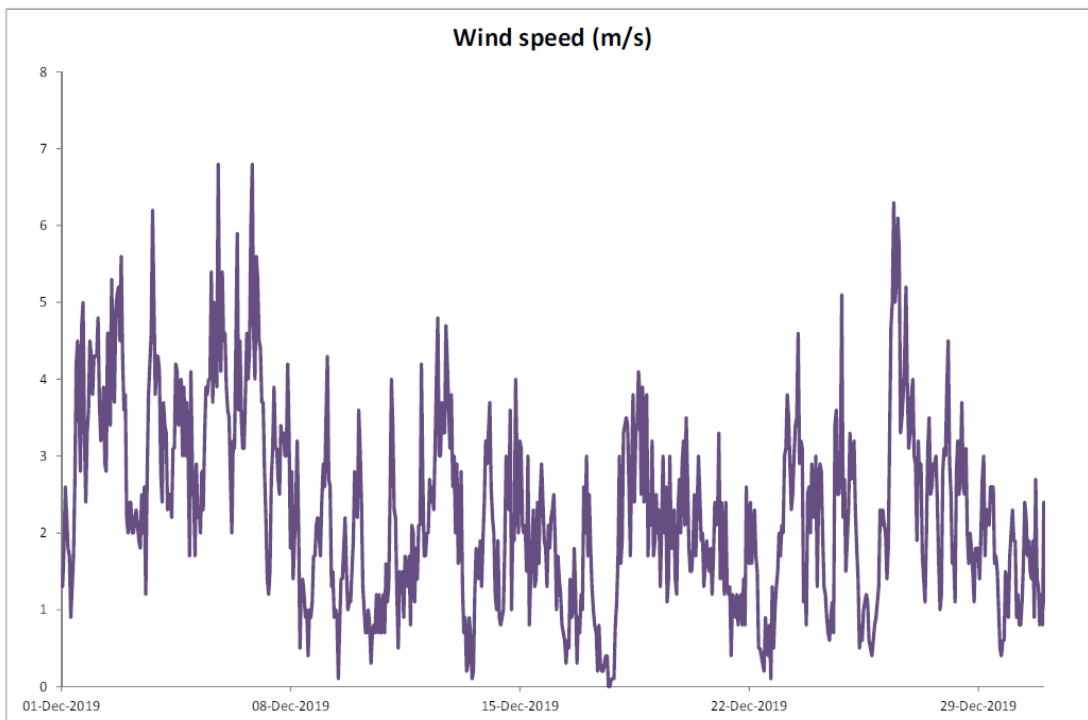

Annex D4

Meteorological Data

Annex D4 Meteorological Data

Manual Rain Gauge Readings

December 2019

Date	Rainfall (mm)
1 Dec 19	0.0
2 Dec 19	0.0
3 Dec 19	0.0
4 Dec 19	0.0
5 Dec 19	3.6
6 Dec 19	0.0
7 Dec 19	0.0
8 Dec 19	0.0
9 Dec 19	0.0
10 Dec 19	0.0
11 Dec 19	0.0
12 Dec 19	0.0
13 Dec 19	0.0
14 Dec 19	0.0
15 Dec 19	0.0
16 Dec 19	0.0
17 Dec 19	0.0
18 Dec 19	0.1
19 Dec 19	0.0
20 Dec 19	2.8
21 Dec 19	0.4
22 Dec 19	0.2
23 Dec 19	0.0
24 Dec 19	0.0
25 Dec 19	0.0
26 Dec 19	0.0
27 Dec 19	0.0
28 Dec 19	0.0
29 Dec 19	15.0
30 Dec 19	0.2
31 Dec 19	0.2
TOTAL RAINFALL	22.5