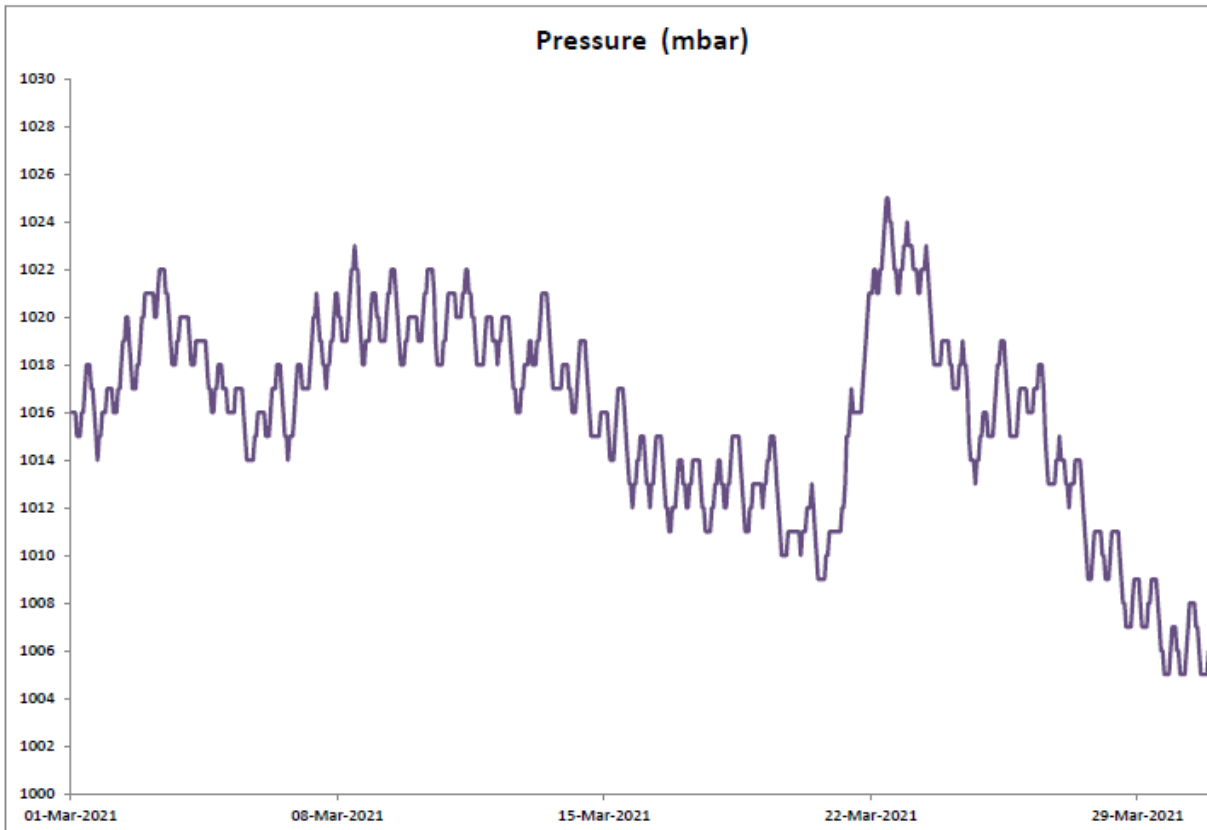

Annex D3

Meteorological Data

Annex D3 Meteorological Data

January 2021

February 2021

March 2021

April 2021

May 2021

June 2021

Day	Hong Kong Observatory							
	Mean Pressure (hPa)	Air Temperature			Mean Dew Point (deg. C)	Mean Relative Humidity (%)	Mean Amount of Cloud (%)	Total Rainfall (mm)
		Absolute Daily Max (deg. C)	Mean (deg. C)	Absolute Daily Min (deg. C)				
01	1006.6	29.3	26.5	24.1	24.9	91	92	45.8
02	1005.9	31.3	26.3	25.0	25.5	85	85	2.4
03	1006.3	34.0	30.3	27.9	25.8	77	63	0.0
04	1004.7	29.8	26.4	26.7	25.5	84	87	7.5
05	1004.3	29.2	27.3	25.6	21.8	73	80	Trace
06	1004.6	31.4	28.2	26.4	23.0	74	64	Trace
07	1007.3	32.2	26.7	25.6	24.0	78	68	Trace
08	1006.0	33.5	29.3	26.5	25.3	79	64	0.9
09	1007.2	29.9	27.9	26.4	25.5	87	86	48.6
10	1005.6	32.8	28.8	25.5	25.5	83	82	29.4
11	1005.4	32.9	29.1	26.7	26.7	82	85	31.2