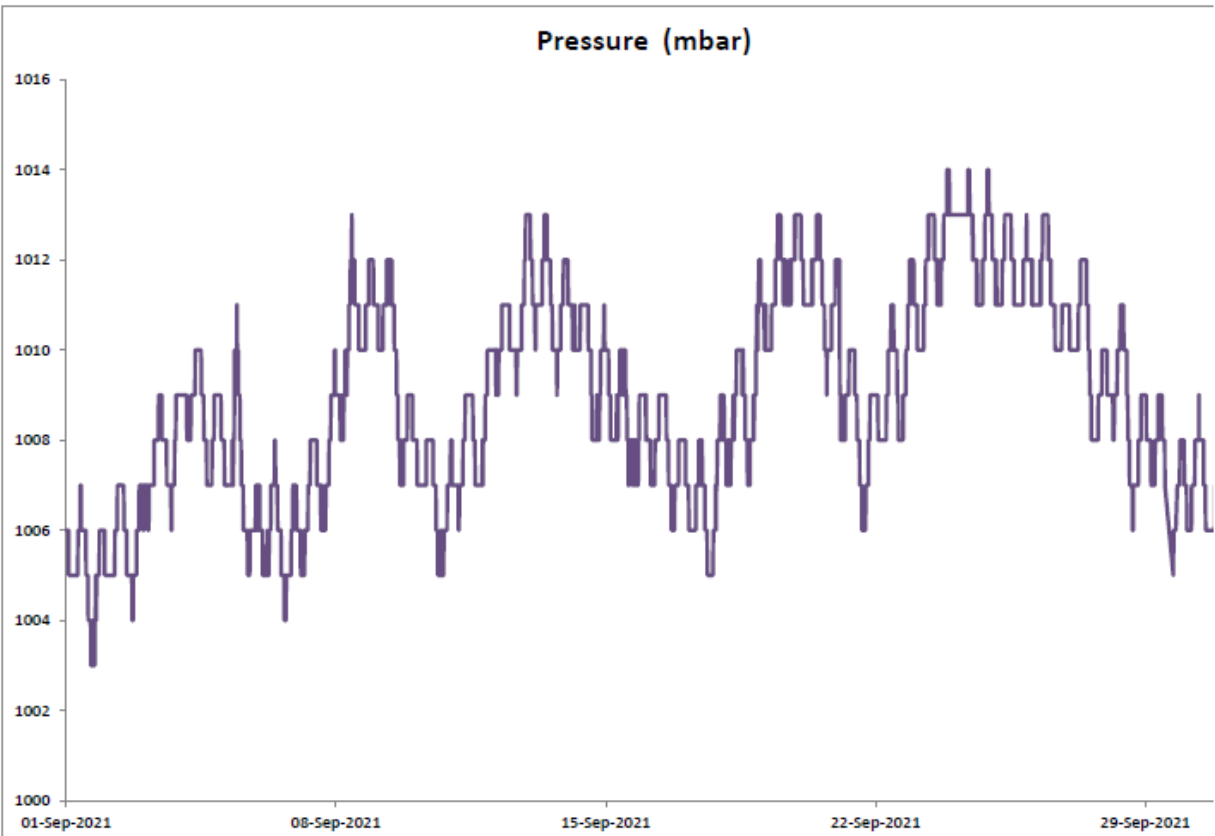

June 2021

Day	Hong Kong Observatory							
	Mean Pressure (hPa)	Air Temperature			Mean Dew Point (deg. C)	Mean Relative Humidity (%)	Mean Amount of Cloud (%)	Total Rainfall (mm)
		Absolute Daily Max (deg. C)	Mean (deg. C)	Absolute Daily Min (deg. C)				
01	1006.6	29.3	26.5	24.1	24.9	91	92	45.8
02	1005.9	31.3	26.3	25.0	25.5	85	85	2.4
03	1006.3	34.0	30.3	27.9	25.8	77	63	0.0
04	1004.7	29.8	26.4	26.7	25.5	84	87	7.5
05	1004.3	29.2	27.3	25.6	21.8	73	80	Trace
06	1004.6	31.4	28.2	26.4	23.0	74	64	Trace
07	1007.3	32.2	26.7	25.6	24.0	78	68	Trace
08	1006.0	33.5	29.3	26.5	25.3	79	64	0.9
09	1007.2	29.9	27.9	26.4	25.5	87	86	48.6
10	1005.6	32.8	28.8	25.5	25.5	83	82	29.4
11	1005.4	32.9	29.1	26.7	26.7	82	85	31.2

July 2021

August 2021

September 2021

November 2021