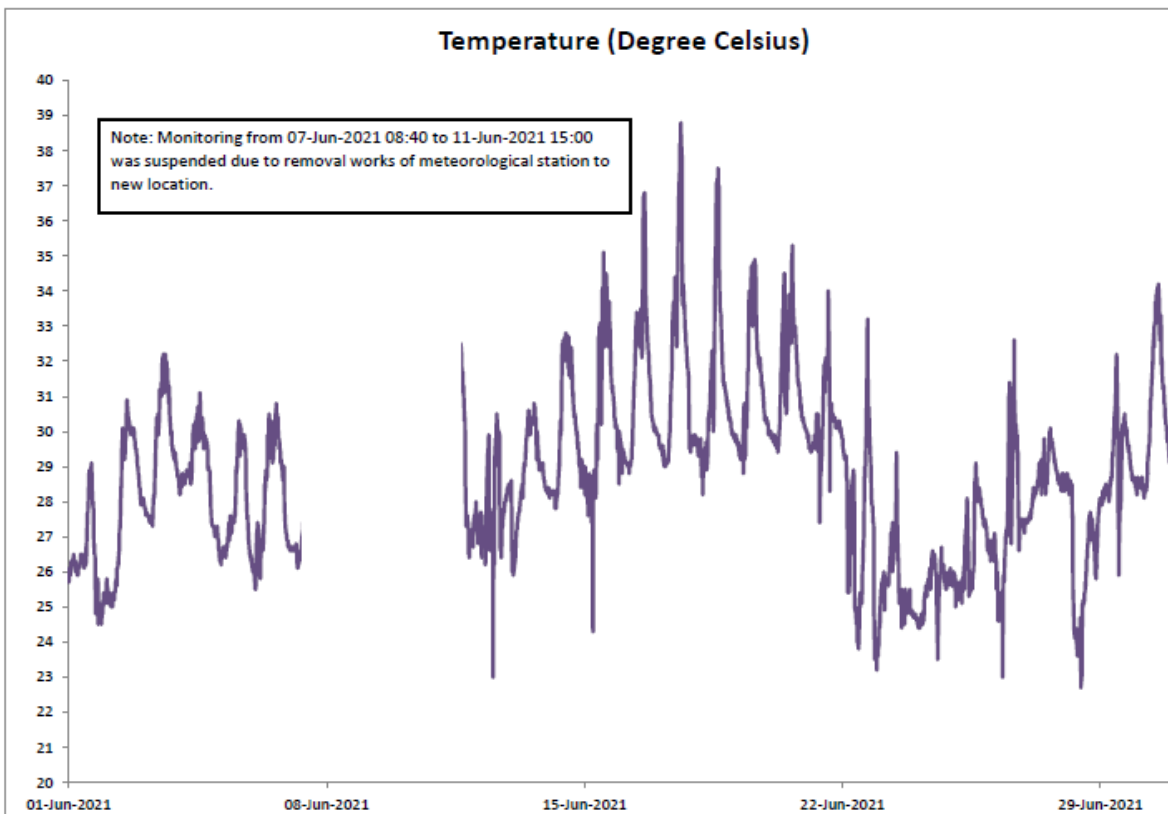

June 2021

Day	Hong Kong Observatory							
	Mean Pressure (hPa)	Air Temperature			Mean Dew Point (deg. C)	Mean Relative Humidity (%)	Mean Amount of Cloud (%)	Total Rainfall (mm)
		Absolute Daily Max (deg. C)	Mean (deg. C)	Absolute Daily Min (deg. C)				
01	1006.6	29.3	26.5	24.1	24.9	91	92	45.8
02	1005.9	31.3	26.3	25.0	25.5	85	85	2.4
03	1006.3	34.0	30.3	27.9	25.8	77	63	0.0
04	1004.7	29.8	26.4	26.7	25.5	84	87	7.5
05	1004.3	29.2	27.3	25.6	21.8	73	80	Trace
06	1004.6	31.4	28.2	26.4	23.0	74	64	Trace
07	1007.3	32.2	26.7	25.6	24.0	78	68	Trace
08	1006.0	33.5	29.3	26.5	25.3	79	64	0.9
09	1007.2	29.9	27.9	26.4	25.5	87	86	48.6
10	1005.6	32.8	28.8	25.5	25.5	83	82	29.4
11	1005.4	32.9	29.1	26.7	26.7	82	85	31.2