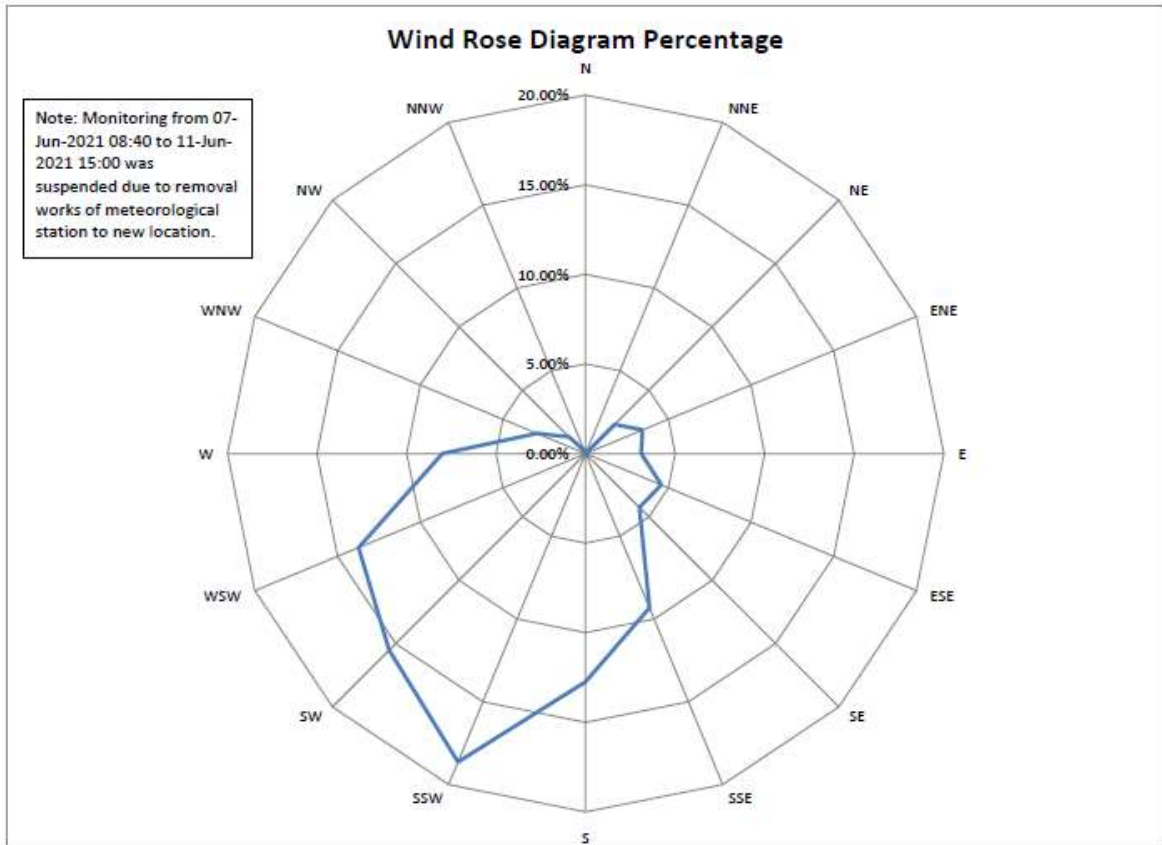

June 2021

Day	Hong Kong Observatory							
	Mean Pressure (hPa)	Air Temperature			Mean Dew Point (deg. C)	Mean Relative Humidity (%)	Mean Amount of Cloud (%)	Total Rainfall (mm)
		Absolute Daily Max (deg. C)	Mean (deg. C)	Absolute Daily Min (deg. C)				
01	1006.6	29.3	26.5	24.1	24.9	91	92	45.8
02	1005.9	31.3	26.3	25.0	25.5	85	85	2.4
03	1006.3	34.0	30.3	27.9	25.8	77	63	0.0
04	1004.7	29.8	26.4	26.7	25.5	84	87	7.5
05	1004.3	29.2	27.3	25.6	21.8	73	80	Trace
06	1004.6	31.4	28.2	26.4	23.0	74	64	Trace
07	1007.3	32.2	26.7	25.6	24.0	78	68	Trace
08	1006.0	33.5	29.3	26.5	25.3	79	64	0.9
09	1007.2	29.9	27.9	26.4	25.5	87	86	48.6
10	1005.6	32.8	28.8	25.5	25.5	83	82	29.4
11	1005.4	32.9	29.1	26.7	26.7	82	85	31.2