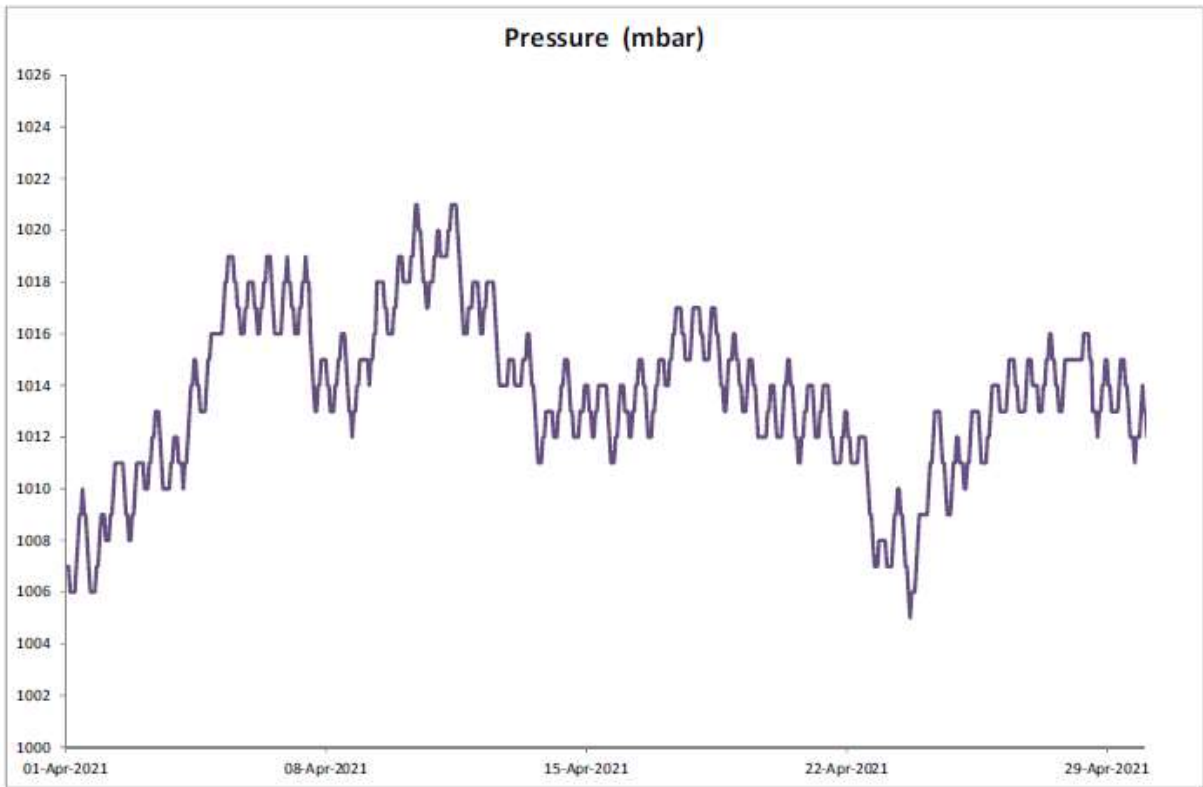

Annex D3

Meteorological Data

Annex D3 Meteorological Data

January 2021

February 2021

March 2021

April 2021

May 2021

June 2021

Day	Hong Kong Observatory							
	Mean Pressure (hPa)	Air Temperature			Mean Dew Point (deg. C)	Mean Relative Humidity (%)	Mean Amount of Cloud (%)	Total Rainfall (mm)
		Absolute Daily Max (deg. C)	Mean (deg. C)	Absolute Daily Min (deg. C)				
01	1006.6	29.3	26.5	24.1	24.9	91	92	45.8
02	1005.9	31.3	26.3	25.0	25.5	85	85	2.4
03	1006.3	34.0	30.3	27.9	25.8	77	63	0.0
04	1004.7	29.8	26.4	26.7	25.5	84	87	7.5
05	1004.3	29.2	27.3	25.6	21.8	73	80	Trace
06	1004.6	31.4	28.2	26.4	23.0	74	64	Trace
07	1007.3	32.2	26.7	25.6	24.0	78	68	Trace
08	1006.0	33.5	29.3	26.5	25.3	79	64	0.9
09	1007.2	29.9	27.9	26.4	25.5	87	86	48.6
10	1005.6	32.8	28.8	25.5	25.5	83	82	29.4
11	1005.4	32.9	29.1	26.7	26.7	82	85	31.2