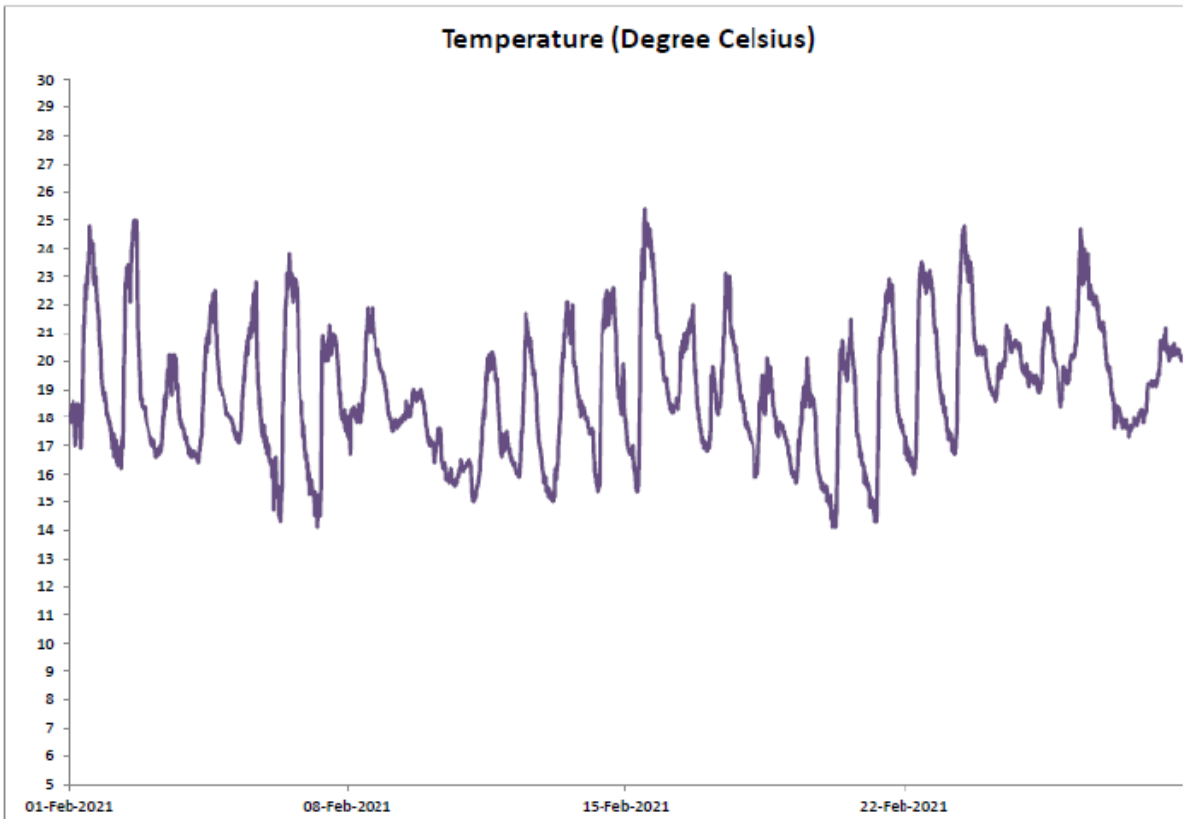

February 2021