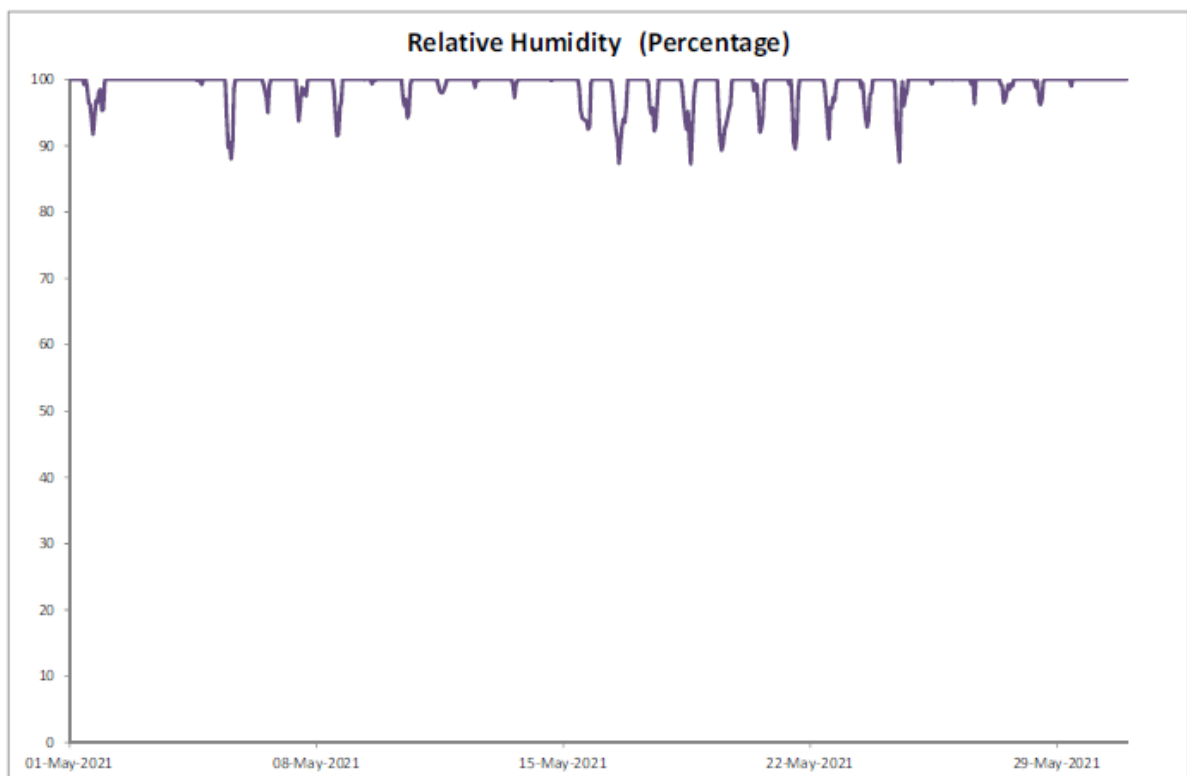

June 2021

Day	Hong Kong Observatory							
	Mean Pressure (hPa)	Air Temperature			Mean Dew Point (deg. C)	Mean Relative Humidity (%)	Mean Amount of Cloud (%)	Total Rainfall (mm)
		Absolute Daily Max (deg. C)	Mean (deg. C)	Absolute Daily Min (deg. C)				
01	1006.6	29.3	26.5	24.1	24.9	91	92	45.8
02	1005.9	31.3	26.3	25.0	25.5	85	85	2.4
03	1006.3	34.0	30.3	27.9	25.8	77	63	0.0
04	1004.7	29.8	26.4	26.7	25.5	84	87	7.5
05	1004.3	29.2	27.3	25.6	21.8	73	80	Trace
06	1004.6	31.4	28.2	26.4	23.0	74	64	Trace
07	1007.3	32.2	26.7	25.6	24.0	78	68	Trace
08	1006.0	33.5	29.3	26.5	25.3	79	64	0.9
09	1007.2	29.9	27.9	26.4	25.5	87	86	48.6
10	1005.6	32.8	28.8	25.5	25.5	83	82	29.4
11	1005.4	32.9	29.1	26.7	26.7	82	85	31.2