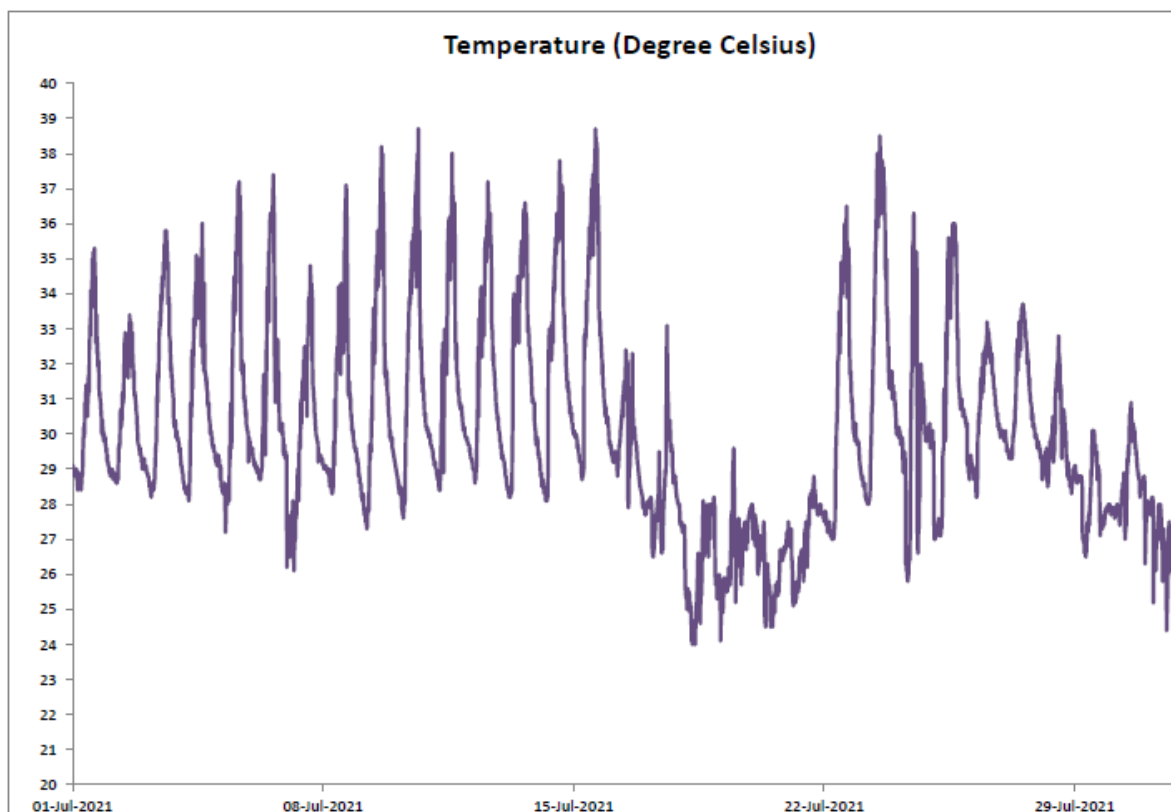

Day	Hong Kong Observatory							
	Mean Pressure (hPa)	Air Temperature			Mean Dew Point (deg. C)	Mean Relative Humidity (%)	Mean Amount of Cloud (%)	Total Rainfall (mm)
		Absolute Daily Max (deg. C)	Mean (deg. C)	Absolute Daily Min (deg. C)				
01	1006.6	29.3	26.5	24.1	24.9	91	92	45.8
02	1005.9	31.3	26.3	25.0	25.5	85	85	2.4
03	1006.3	34.0	30.3	27.9	25.8	77	63	0.0
04	1004.7	29.8	26.4	26.7	25.5	84	87	7.5
05	1004.3	29.2	27.3	25.6	21.8	73	80	Trace
06	1004.6	31.4	28.2	26.4	23.0	74	64	Trace
07	1007.3	32.2	26.7	25.6	24.0	78	68	Trace
08	1006.0	33.5	29.3	26.5	25.3	79	64	0.9
09	1007.2	29.9	27.9	26.4	25.5	87	86	48.6
10	1005.6	32.8	28.8	25.5	25.5	83	82	29.4
11	1005.4	32.9	29.1	26.7	26.7	82	85	31.2

Note: At the time of reporting, the daily extract of meteorological observations at Tseung Kwan O Station (the nearest weather station monitoring prevailing wind direction and mean wind speed) in June 2021 are not available on Hong Kong Observatory website.

July 2021