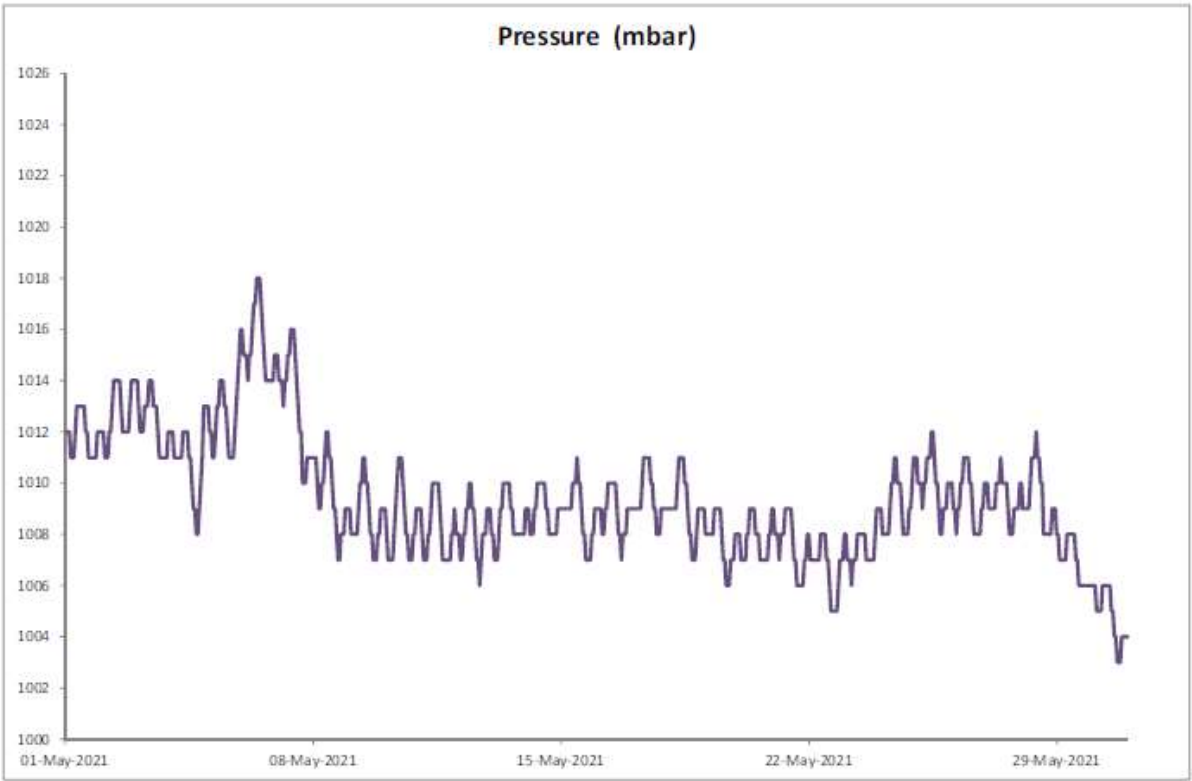

Annex D3

Meteorological Data

Annex D3 Meteorological Data

January 2021

February 2021

March 2021

April 2021

May 2021

June 2021

Day	Hong Kong Observatory							
	Mean Pressure (hPa)	Air Temperature			Mean Dew Point (deg. C)	Mean Relative Humidity (%)	Mean Amount of Cloud (%)	Total Rainfall (mm)
		Absolute Daily Max (deg. C)	Mean (deg. C)	Absolute Daily Min (deg. C)				
01	1006.6	29.3	26.5	24.1	24.9	91	92	45.8
02	1005.9	31.3	26.3	25.0	25.5	85	85	2.4
03	1006.3	34.0	30.3	27.9	25.8	77	63	0.0
04	1004.7	29.8	26.4	26.7	25.5	84	87	7.5
05	1004.3	29.2	27.3	25.6	21.8	73	80	Trace
06	1004.6	31.4	28.2	26.4	23.0	74	64	Trace
07	1007.3	32.2	26.7	25.6	24.0	78	68	Trace
08	1006.0	33.5	29.3	26.5	25.3	79	64	0.9
09	1007.2	29.9	27.9	26.4	25.5	87	86	48.6
10	1005.6	32.8	28.8	25.5	25.5	83	82	29.4
11	1005.4	32.9	29.1	26.7	26.7	82	85	31.2