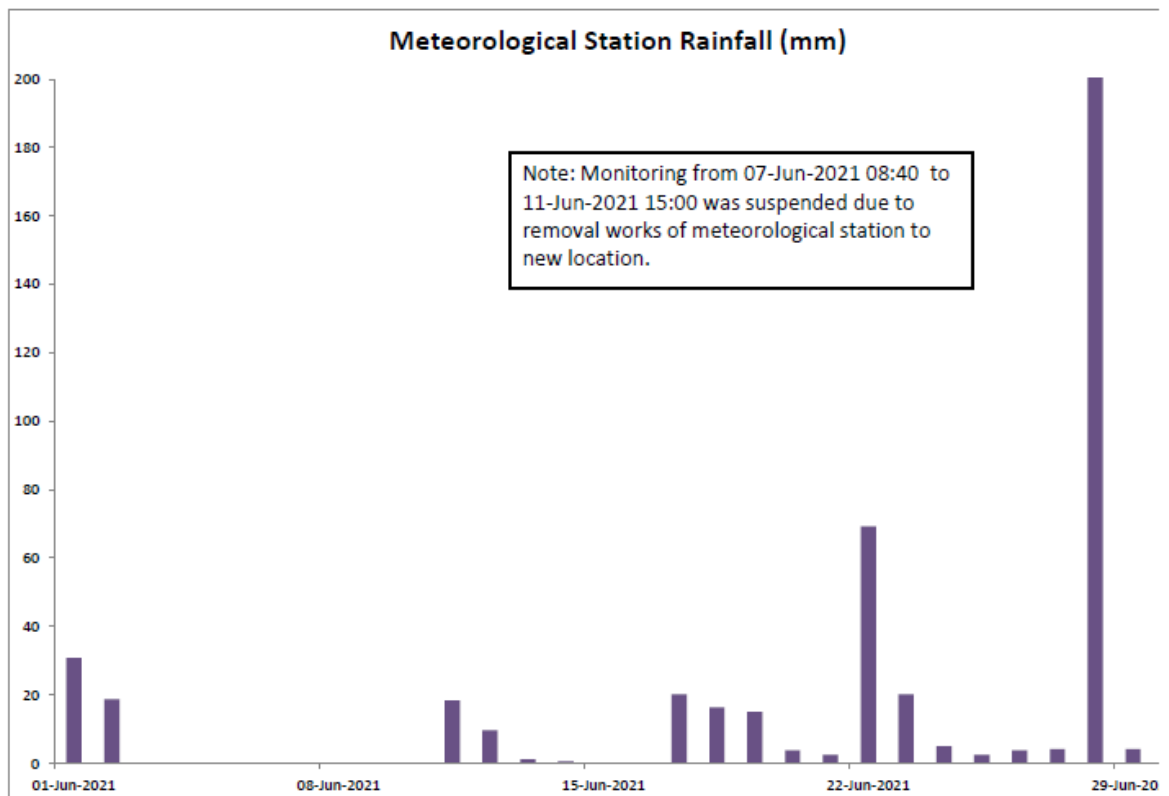

June 2021

Day	Hong Kong Observatory							
	Mean Pressure (hPa)	Air Temperature			Mean Dew Point (deg. C)	Mean Relative Humidity (%)	Mean Amount of Cloud (%)	Total Rainfall (mm)
		Absolute Daily Max (deg. C)	Mean (deg. C)	Absolute Daily Min (deg. C)				
01	1006.6	29.3	26.5	24.1	24.9	91	92	45.8
02	1005.9	31.3	26.3	25.0	25.5	85	85	2.4
03	1006.3	34.0	30.3	27.9	25.8	77	63	0.0
04	1004.7	29.8	26.4	26.7	25.5	84	87	7.5
05	1004.3	29.2	27.3	25.6	21.8	73	80	Trace
06	1004.6	31.4	28.2	26.4	23.0	74	64	Trace
07	1007.3	32.2	26.7	25.6	24.0	78	68	Trace
08	1006.0	33.5	29.3	26.5	25.3	79	64	0.9
09	1007.2	29.9	27.9	26.4	25.5	87	86	48.6
10	1005.6	32.8	28.8	25.5	25.5	83	82	29.4
11	1005.4	32.9	29.1	26.7	26.7	82	85	31.2