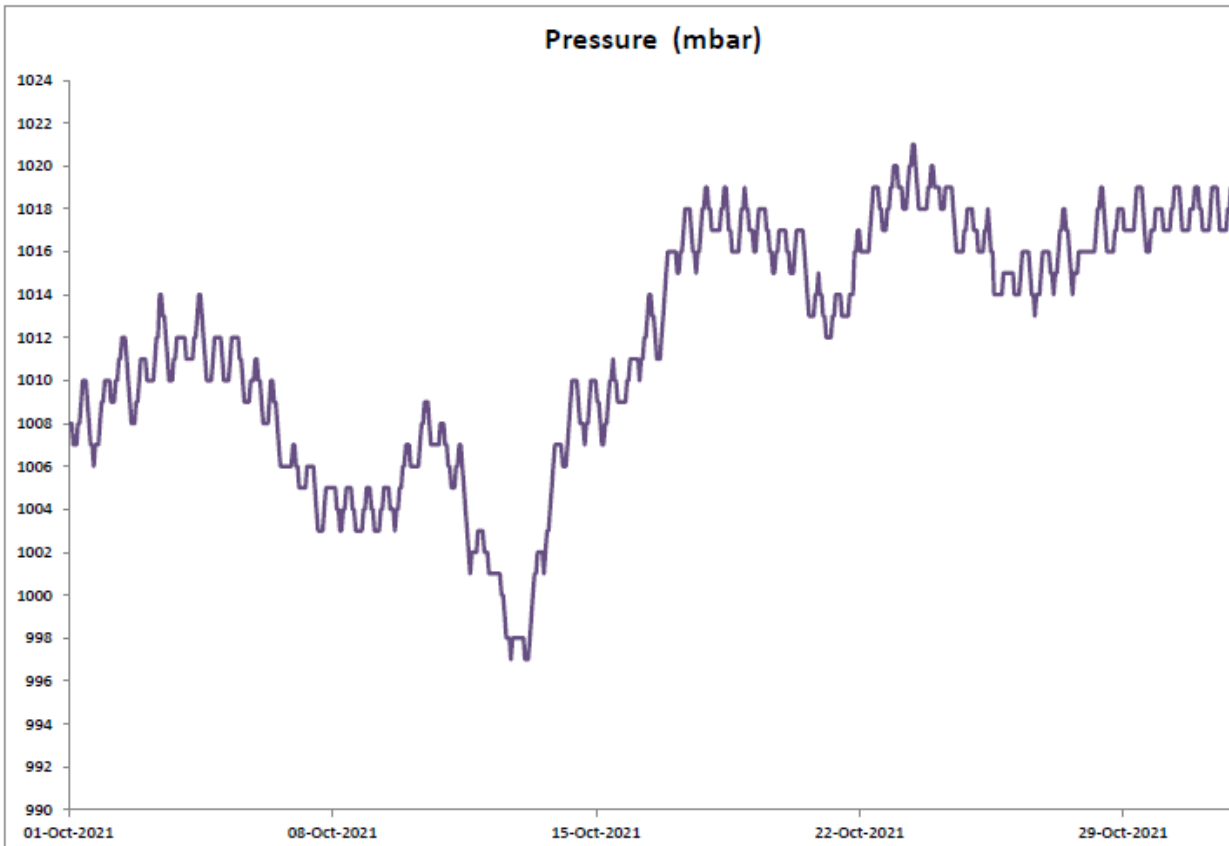

June 2021

Day	Hong Kong Observatory							
	Mean Pressure (hPa)	Air Temperature			Mean Dew Point (deg. C)	Mean Relative Humidity (%)	Mean Amount of Cloud (%)	Total Rainfall (mm)
		Absolute Daily Max (deg. C)	Mean (deg. C)	Absolute Daily Min (deg. C)				
01	1006.6	29.3	26.5	24.1	24.9	91	92	45.8
02	1005.9	31.3	26.3	25.0	25.5	85	85	2.4
03	1006.3	34.0	30.3	27.9	25.8	77	63	0.0
04	1004.7	29.8	26.4	26.7	25.5	84	87	7.5
05	1004.3	29.2	27.3	25.6	21.8	73	80	Trace
06	1004.6	31.4	28.2	26.4	23.0	74	64	Trace
07	1007.3	32.2	26.7	25.6	24.0	78	68	Trace
08	1006.0	33.5	29.3	26.5	25.3	79	64	0.9
09	1007.2	29.9	27.9	26.4	25.5	87	86	48.6
10	1005.6	32.8	28.8	25.5	25.5	83	82	29.4
11	1005.4	32.9	29.1	26.7	26.7	82	85	31.2

July 2021

August 2021

September 2021

November 2021