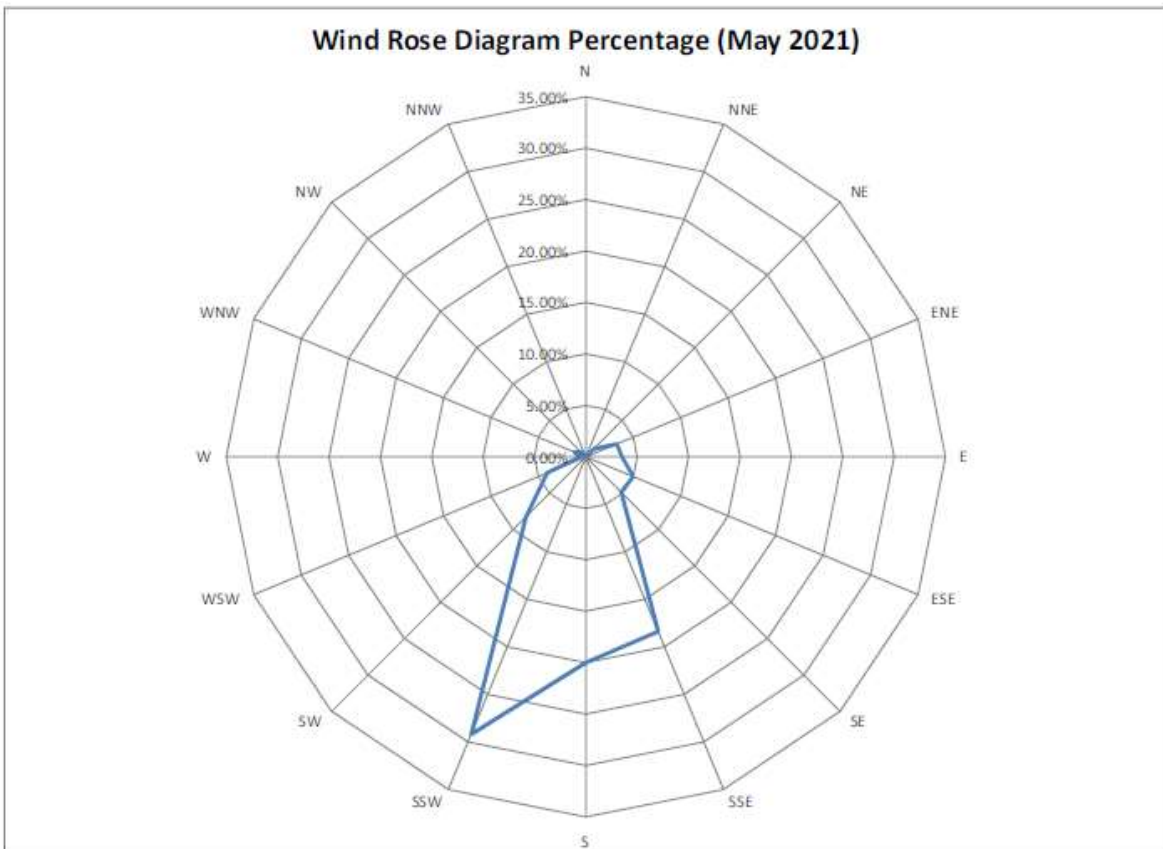

Annex D3

Meteorological Data

Annex D3 Meteorological Data

January 2021

February 2021

March 2021

April 2021

May 2021

June 2021

Day	Hong Kong Observatory							
	Mean Pressure (hPa)	Air Temperature			Mean Dew Point (deg. C)	Mean Relative Humidity (%)	Mean Amount of Cloud (%)	Total Rainfall (mm)
		Absolute Daily Max (deg. C)	Mean (deg. C)	Absolute Daily Min (deg. C)				
01	1006.6	29.3	26.5	24.1	24.9	91	92	45.8
02	1005.9	31.3	26.3	25.0	25.5	85	85	2.4
03	1006.3	34.0	30.3	27.9	25.8	77	63	0.0
04	1004.7	29.8	26.4	26.7	25.5	84	87	7.5
05	1004.3	29.2	27.3	25.6	21.8	73	80	Trace
06	1004.6	31.4	28.2	26.4	23.0	74	64	Trace
07	1007.3	32.2	26.7	25.6	24.0	78	68	Trace
08	1006.0	33.5	29.3	26.5	25.3	79	64	0.9
09	1007.2	29.9	27.9	26.4	25.5	87	86	48.6
10	1005.6	32.8	28.8	25.5	25.5	83	82	29.4
11	1005.4	32.9	29.1	26.7	26.7	82	85	31.2