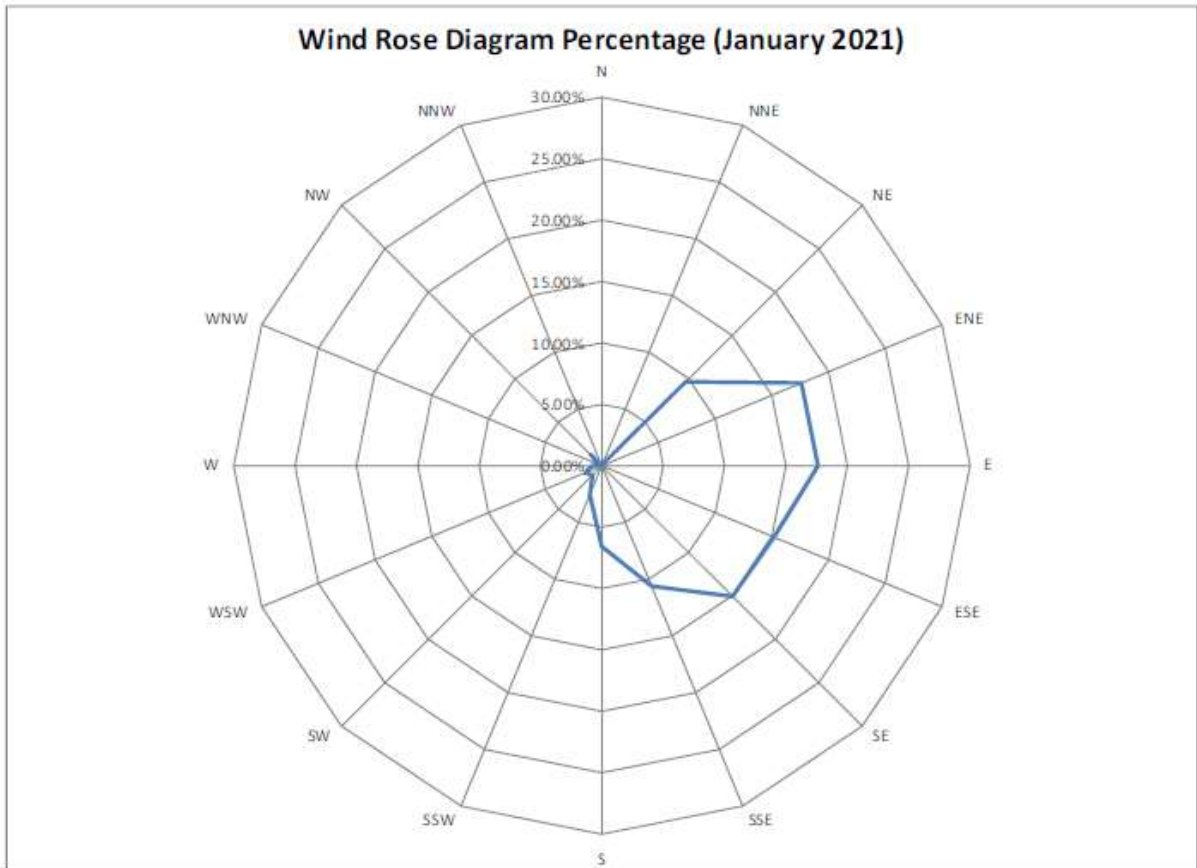

Annex D3

Meteorological Data

Annex D3 Meteorological Data

January 2021

February 2021

March 2021

April 2021

May 2021

June 2021

Day	Hong Kong Observatory							
	Mean Pressure (hPa)	Air Temperature			Mean Dew Point (deg. C)	Mean Relative Humidity (%)	Mean Amount of Cloud (%)	Total Rainfall (mm)
		Absolute Daily Max (deg. C)	Mean (deg. C)	Absolute Daily Min (deg. C)				
01	1006.6	29.3	26.5	24.1	24.9	91	92	45.8
02	1005.9	31.3	26.3	25.0	25.5	85	85	2.4
03	1006.3	34.0	30.3	27.9	25.8	77	63	0.0
04	1004.7	29.8	26.4	26.7	25.5	84	87	7.5
05	1004.3	29.2	27.3	25.6	21.8	73	80	Trace
06	1004.6	31.4	28.2	26.4	23.0	74	64	Trace
07	1007.3	32.2	26.7	25.6	24.0	78	68	Trace
08	1006.0	33.5	29.3	26.5	25.3	79	64	0.9
09	1007.2	29.9	27.9	26.4	25.5	87	86	48.6
10	1005.6	32.8	28.8	25.5	25.5	83	82	29.4
11	1005.4	32.9	29.1	26.7	26.7	82	85	31.2