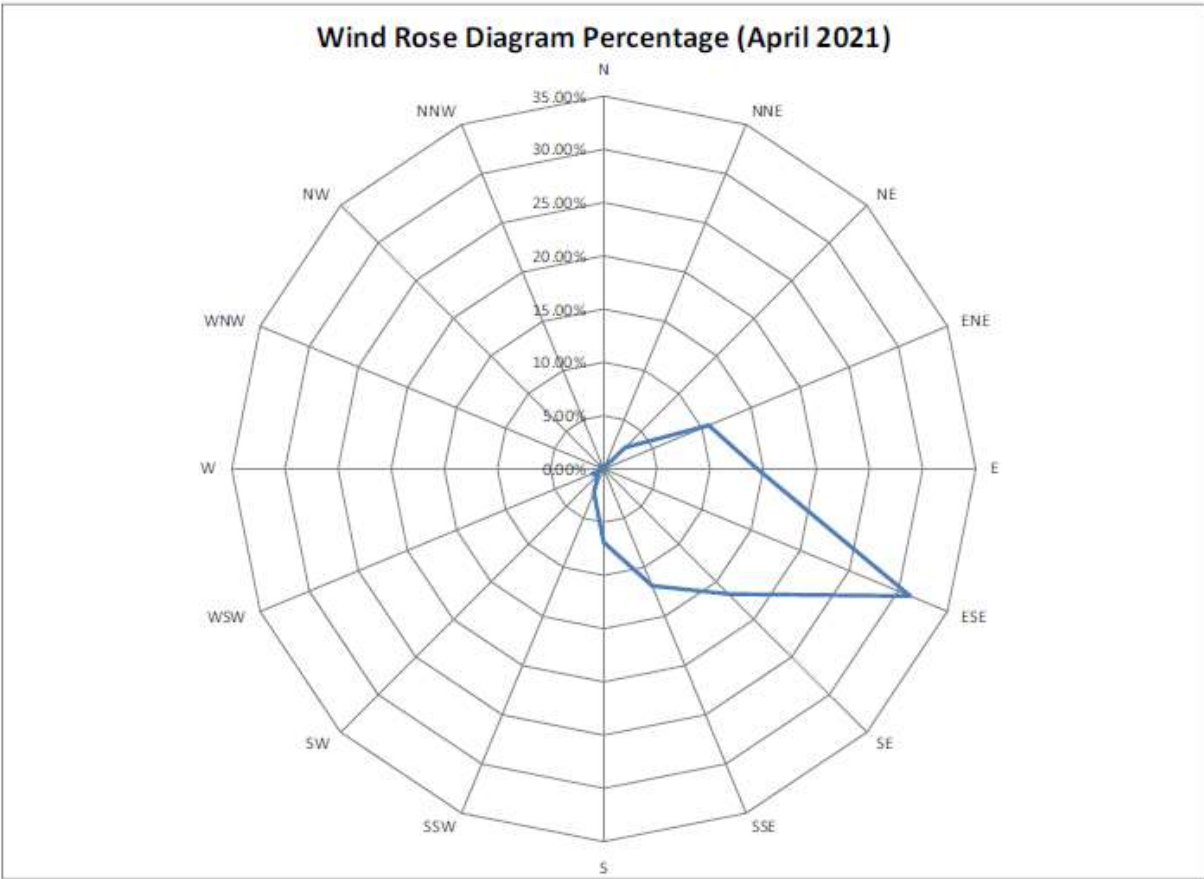

Annex D3

Meteorological Data

Annex D3 Meteorological Data

January 2021

February 2021

March 2021

April 2021

May 2021

June 2021

Day	Hong Kong Observatory							
	Mean Pressure (hPa)	Air Temperature			Mean Dew Point (deg. C)	Mean Relative Humidity (%)	Mean Amount of Cloud (%)	Total Rainfall (mm)
		Absolute Daily Max (deg. C)	Mean (deg. C)	Absolute Daily Min (deg. C)				
01	1006.6	29.3	26.5	24.1	24.9	91	92	45.8
02	1005.9	31.3	26.3	25.0	25.5	85	85	2.4
03	1006.3	34.0	30.3	27.9	25.8	77	63	0.0
04	1004.7	29.8	26.4	26.7	25.5	84	87	7.5
05	1004.3	29.2	27.3	25.6	21.8	73	80	Trace
06	1004.6	31.4	28.2	26.4	23.0	74	64	Trace
07	1007.3	32.2	26.7	25.6	24.0	78	68	Trace
08	1006.0	33.5	29.3	26.5	25.3	79	64	0.9
09	1007.2	29.9	27.9	26.4	25.5	87	86	48.6
10	1005.6	32.8	28.8	25.5	25.5	83	82	29.4
11	1005.4	32.9	29.1	26.7	26.7	82	85	31.2