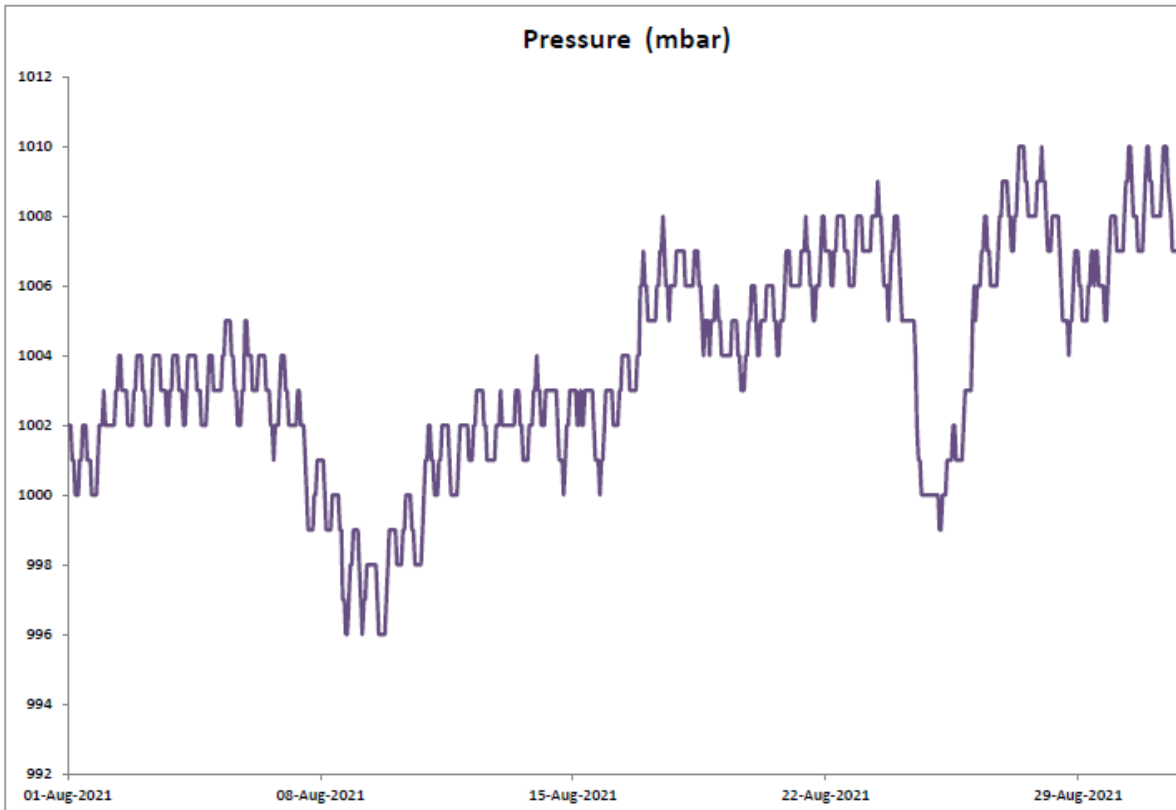

June 2021

Day	Hong Kong Observatory							
	Mean Pressure (hPa)	Air Temperature			Mean Dew Point (deg. C)	Mean Relative Humidity (%)	Mean Amount of Cloud (%)	Total Rainfall (mm)
		Absolute Daily Max (deg. C)	Mean (deg. C)	Absolute Daily Min (deg. C)				
01	1006.6	29.3	26.5	24.1	24.9	91	92	45.8
02	1005.9	31.3	26.3	25.0	25.5	85	85	2.4
03	1006.3	34.0	30.3	27.9	25.8	77	63	0.0
04	1004.7	29.8	26.4	26.7	25.5	84	87	7.5
05	1004.3	29.2	27.3	25.6	21.8	73	80	Trace
06	1004.6	31.4	28.2	26.4	23.0	74	64	Trace
07	1007.3	32.2	26.7	25.6	24.0	78	68	Trace
08	1006.0	33.5	29.3	26.5	25.3	79	64	0.9
09	1007.2	29.9	27.9	26.4	25.5	87	86	48.6
10	1005.6	32.8	28.8	25.5	25.5	83	82	29.4
11	1005.4	32.9	29.1	26.7	26.7	82	85	31.2

July 2021

August 2021

September 2021

November 2021