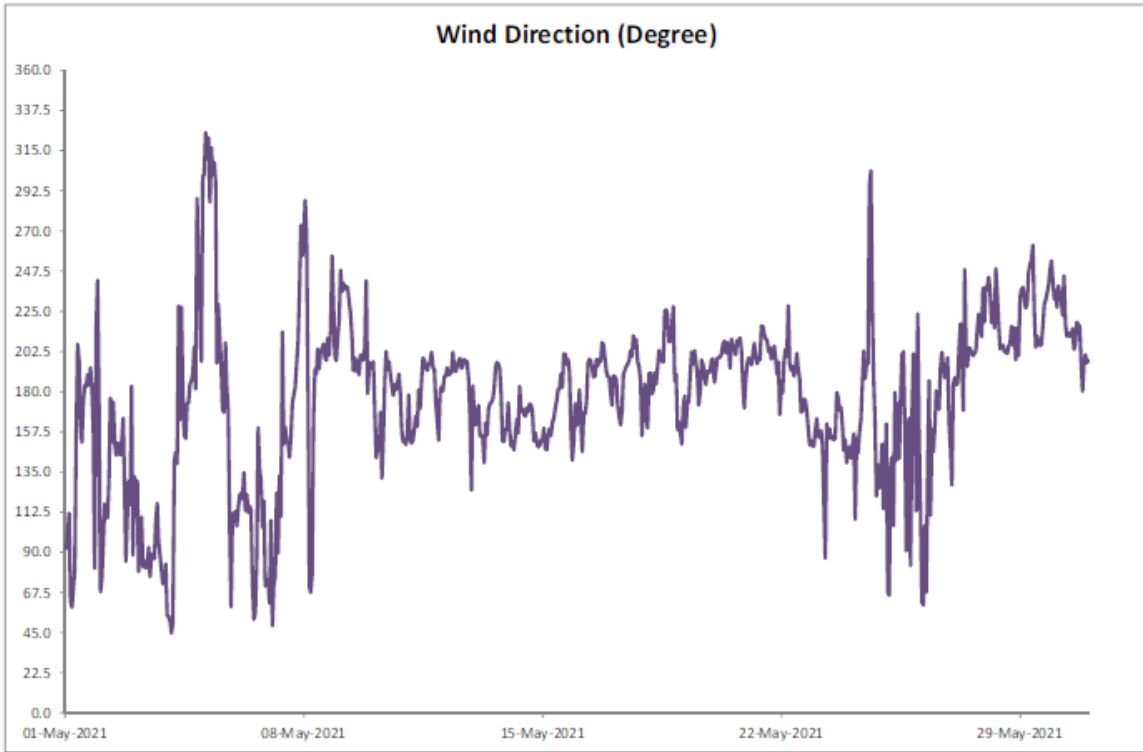

June 2021

Day	Hong Kong Observatory							
	Mean Pressure (hPa)	Air Temperature			Mean Dew Point (deg. C)	Mean Relative Humidity (%)	Mean Amount of Cloud (%)	Total Rainfall (mm)
		Absolute Daily Max (deg. C)	Mean (deg. C)	Absolute Daily Min (deg. C)				
01	1006.6	29.3	26.5	24.1	24.9	91	92	45.8
02	1005.9	31.3	26.3	25.0	25.5	85	85	2.4
03	1006.3	34.0	30.3	27.9	25.8	77	63	0.0
04	1004.7	29.8	26.4	26.7	25.5	84	87	7.5
05	1004.3	29.2	27.3	25.6	21.8	73	80	Trace
06	1004.6	31.4	28.2	26.4	23.0	74	64	Trace
07	1007.3	32.2	26.7	25.6	24.0	78	68	Trace
08	1006.0	33.5	29.3	26.5	25.3	79	64	0.9
09	1007.2	29.9	27.9	26.4	25.5	87	86	48.6
10	1005.6	32.8	28.8	25.5	25.5	83	82	29.4
11	1005.4	32.9	29.1	26.7	26.7	82	85	31.2