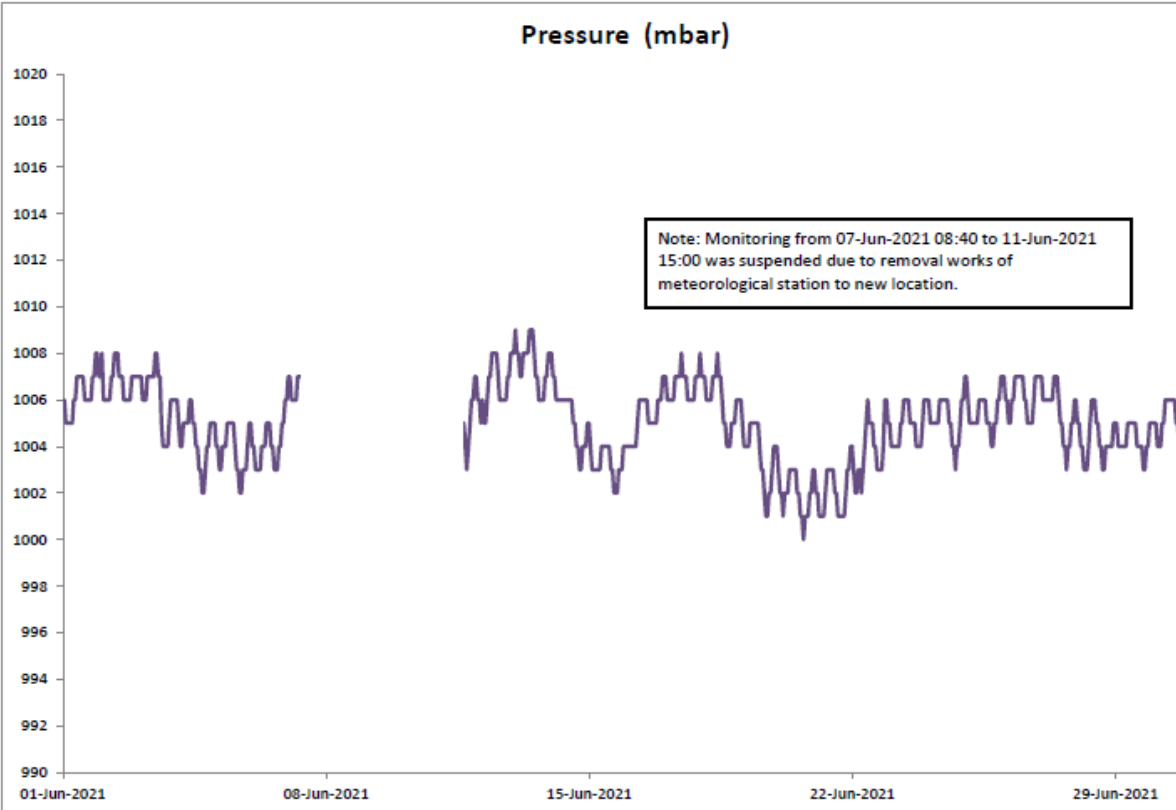

Annex D3

Meteorological Data

Annex D3 Meteorological Data

January 2021

February 2021

March 2021

April 2021

May 2021

June 2021

Day	Hong Kong Observatory							
	Mean Pressure (hPa)	Air Temperature			Mean Dew Point (deg. C)	Mean Relative Humidity (%)	Mean Amount of Cloud (%)	Total Rainfall (mm)
		Absolute Daily Max (deg. C)	Mean (deg. C)	Absolute Daily Min (deg. C)				
01	1006.6	29.3	26.5	24.1	24.9	91	92	45.8
02	1005.9	31.3	26.3	25.0	25.5	85	85	2.4
03	1006.3	34.0	30.3	27.9	25.8	77	63	0.0
04	1004.7	29.8	26.4	26.7	25.5	84	87	7.5
05	1004.3	29.2	27.3	25.6	21.8	73	80	Trace
06	1004.6	31.4	28.2	26.4	23.0	74	64	Trace
07	1007.3	32.2	26.7	25.6	24.0	78	68	Trace
08	1006.0	33.5	29.3	26.5	25.3	79	64	0.9
09	1007.2	29.9	27.9	26.4	25.5	87	86	48.6
10	1005.6	32.8	28.8	25.5	25.5	83	82	29.4
11	1005.4	32.9	29.1	26.7	26.7	82	85	31.2