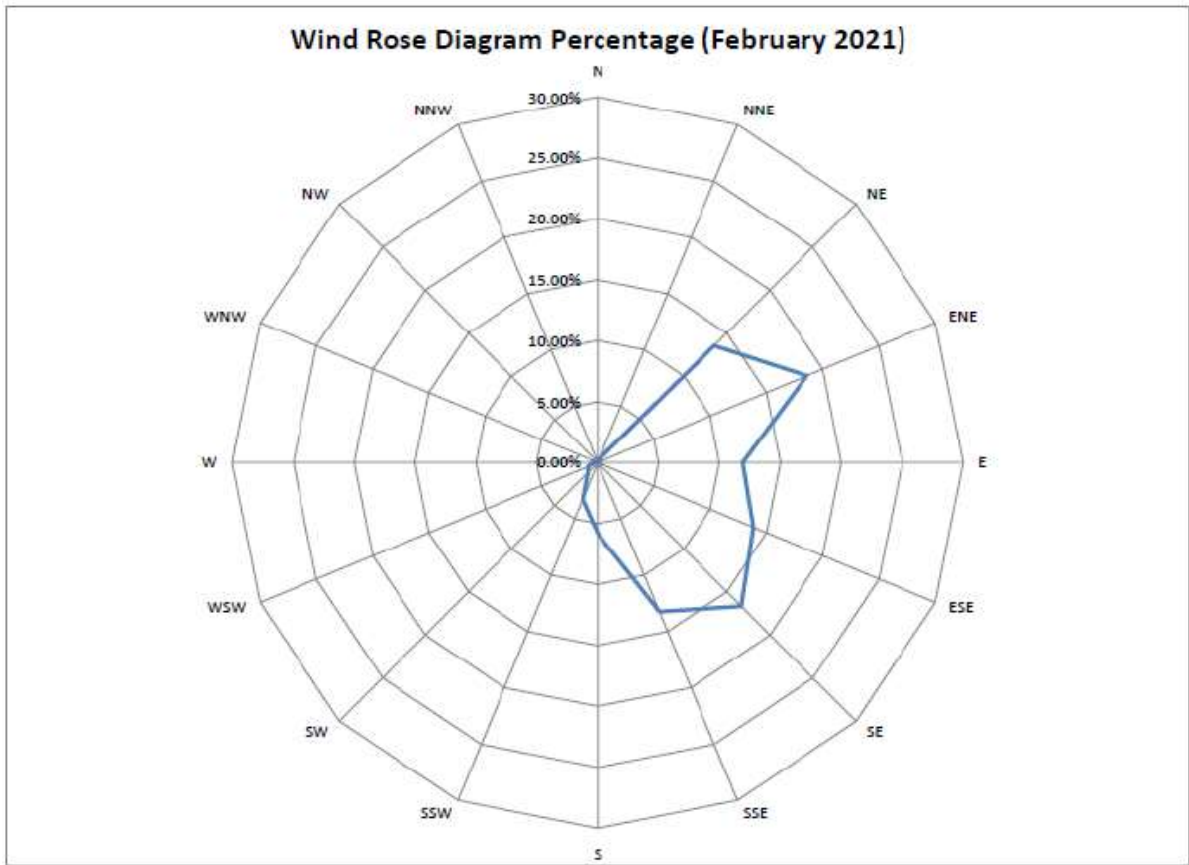

Annex D3

Meteorological Data

Annex D3 Meteorological Data

January 2021

February 2021

March 2021

April 2021

May 2021

June 2021

Day	Hong Kong Observatory							
	Mean Pressure (hPa)	Air Temperature			Mean Dew Point (deg. C)	Mean Relative Humidity (%)	Mean Amount of Cloud (%)	Total Rainfall (mm)
		Absolute Daily Max (deg. C)	Mean (deg. C)	Absolute Daily Min (deg. C)				
01	1006.6	29.3	26.5	24.1	24.9	91	92	45.8
02	1005.9	31.3	26.3	25.0	25.5	85	85	2.4
03	1006.3	34.0	30.3	27.9	25.8	77	63	0.0
04	1004.7	29.8	26.4	26.7	25.5	84	87	7.5
05	1004.3	29.2	27.3	25.6	21.8	73	80	Trace
06	1004.6	31.4	28.2	26.4	23.0	74	64	Trace
07	1007.3	32.2	26.7	25.6	24.0	78	68	Trace
08	1006.0	33.5	29.3	26.5	25.3	79	64	0.9
09	1007.2	29.9	27.9	26.4	25.5	87	86	48.6
10	1005.6	32.8	28.8	25.5	25.5	83	82	29.4
11	1005.4	32.9	29.1	26.7	26.7	82	85	31.2