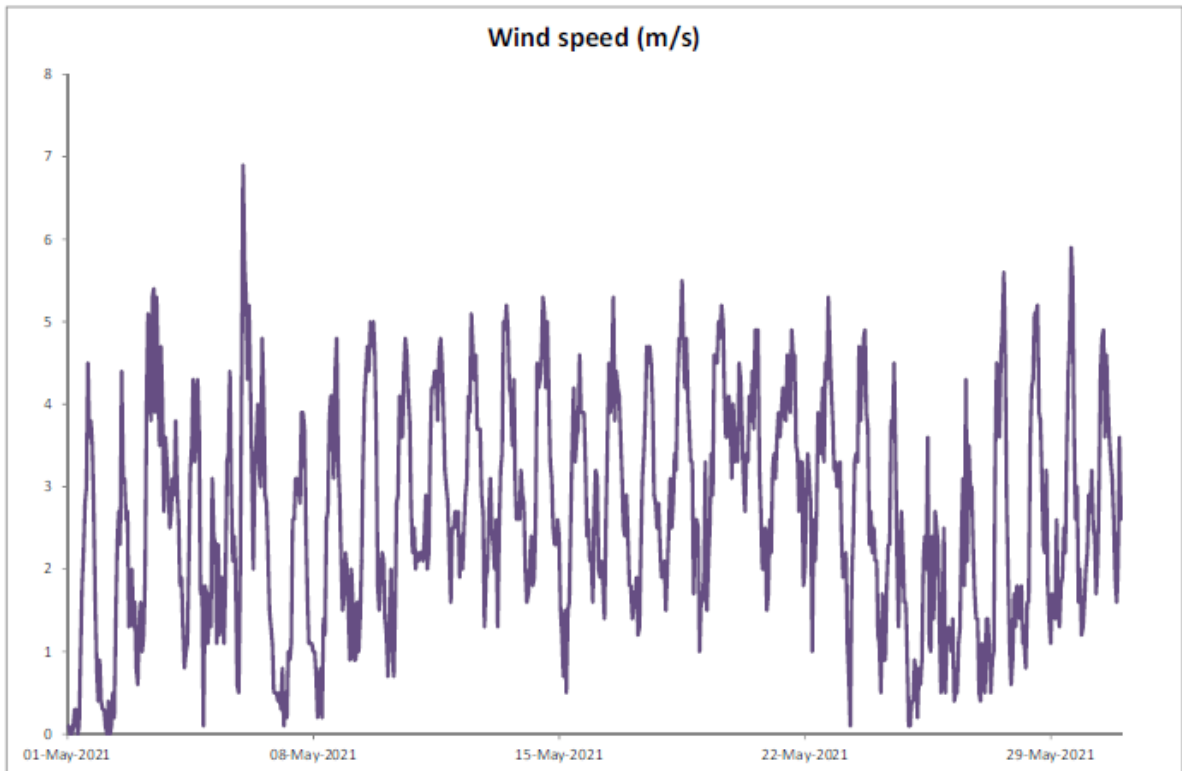

June 2021

Day	Hong Kong Observatory							
	Mean Pressure (hPa)	Air Temperature			Mean Dew Point (deg. C)	Mean Relative Humidity (%)	Mean Amount of Cloud (%)	Total Rainfall (mm)
		Absolute Daily Max (deg. C)	Mean (deg. C)	Absolute Daily Min (deg. C)				
01	1006.6	29.3	26.5	24.1	24.9	91	92	45.8
02	1005.9	31.3	26.3	25.0	25.5	85	85	2.4
03	1006.3	34.0	30.3	27.9	25.8	77	63	0.0
04	1004.7	29.8	26.4	26.7	25.5	84	87	7.5
05	1004.3	29.2	27.3	25.6	21.8	73	80	Trace
06	1004.6	31.4	28.2	26.4	23.0	74	64	Trace
07	1007.3	32.2	26.7	25.6	24.0	78	68	Trace
08	1006.0	33.5	29.3	26.5	25.3	79	64	0.9
09	1007.2	29.9	27.9	26.4	25.5	87	86	48.6
10	1005.6	32.8	28.8	25.5	25.5	83	82	29.4
11	1005.4	32.9	29.1	26.7	26.7	82	85	31.2