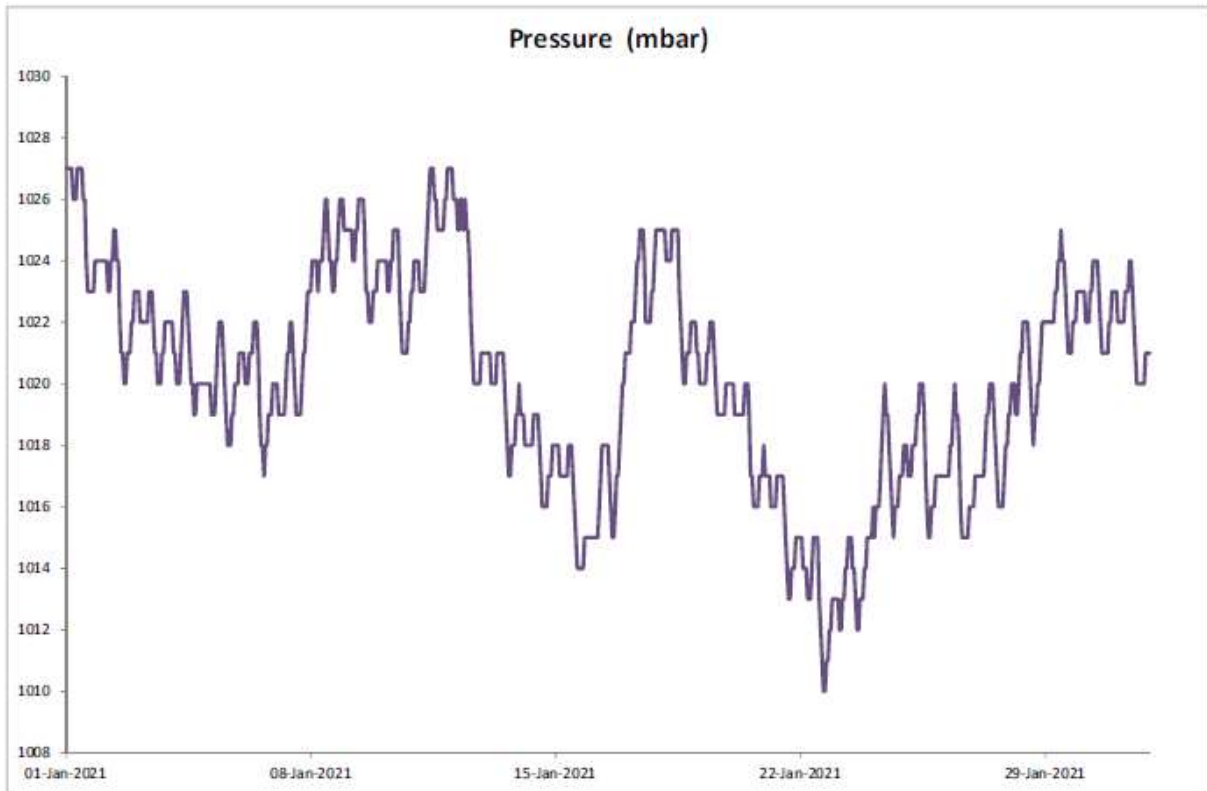

Annex D3

Meteorological Data

Annex D3 Meteorological Data

January 2021

February 2021

March 2021

April 2021

May 2021

June 2021

Day	Hong Kong Observatory							
	Mean Pressure (hPa)	Air Temperature			Mean Dew Point (deg. C)	Mean Relative Humidity (%)	Mean Amount of Cloud (%)	Total Rainfall (mm)
		Absolute Daily Max (deg. C)	Mean (deg. C)	Absolute Daily Min (deg. C)				
01	1006.6	29.3	26.5	24.1	24.9	91	92	45.8
02	1005.9	31.3	26.3	25.0	25.5	85	85	2.4
03	1006.3	34.0	30.3	27.9	25.8	77	63	0.0
04	1004.7	29.8	26.4	26.7	25.5	84	87	7.5
05	1004.3	29.2	27.3	25.6	21.8	73	80	Trace
06	1004.6	31.4	28.2	26.4	23.0	74	64	Trace
07	1007.3	32.2	26.7	25.6	24.0	78	68	Trace
08	1006.0	33.5	29.3	26.5	25.3	79	64	0.9
09	1007.2	29.9	27.9	26.4	25.5	87	86	48.6
10	1005.6	32.8	28.8	25.5	25.5	83	82	29.4
11	1005.4	32.9	29.1	26.7	26.7	82	85	31.2