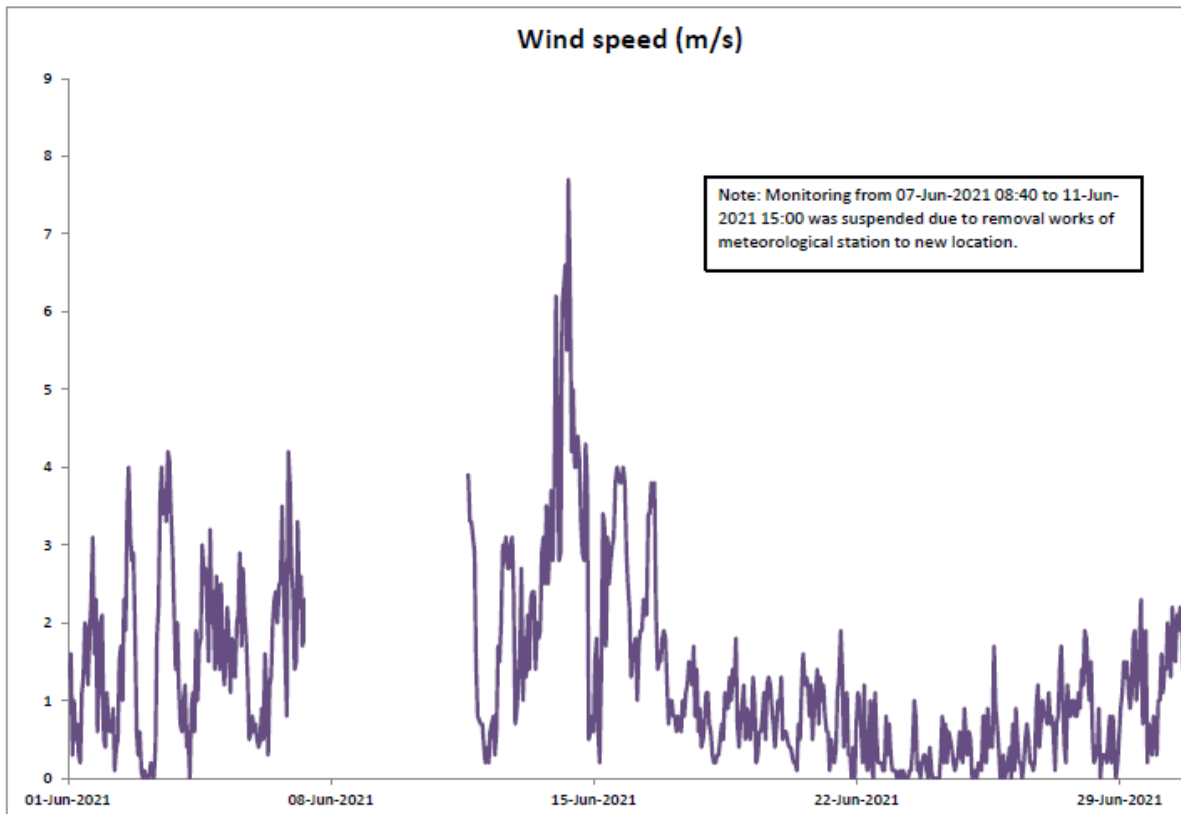

June 2021

Day	Hong Kong Observatory							
	Mean Pressure (hPa)	Air Temperature			Mean Dew Point (deg. C)	Mean Relative Humidity (%)	Mean Amount of Cloud (%)	Total Rainfall (mm)
		Absolute Daily Max (deg. C)	Mean (deg. C)	Absolute Daily Min (deg. C)				
01	1006.6	29.3	26.5	24.1	24.9	91	92	45.8
02	1005.9	31.3	26.3	25.0	25.5	85	85	2.4
03	1006.3	34.0	30.3	27.9	25.8	77	63	0.0
04	1004.7	29.8	26.4	26.7	25.5	84	87	7.5
05	1004.3	29.2	27.3	25.6	21.8	73	80	Trace
06	1004.6	31.4	28.2	26.4	23.0	74	64	Trace
07	1007.3	32.2	26.7	25.6	24.0	78	68	Trace
08	1006.0	33.5	29.3	26.5	25.3	79	64	0.9
09	1007.2	29.9	27.9	26.4	25.5	87	86	48.6
10	1005.6	32.8	28.8	25.5	25.5	83	82	29.4
11	1005.4	32.9	29.1	26.7	26.7	82	85	31.2