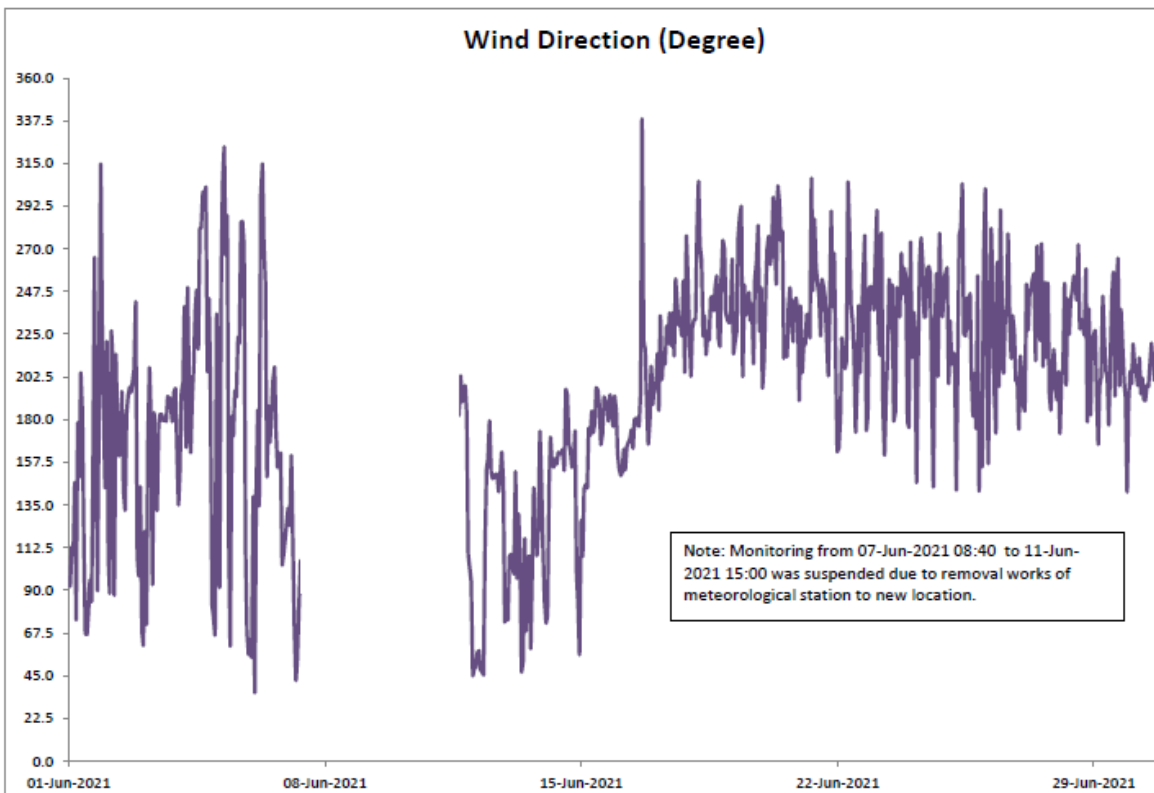

June 2021

Day	Hong Kong Observatory							
	Mean Pressure (hPa)	Air Temperature			Mean Dew Point (deg. C)	Mean Relative Humidity (%)	Mean Amount of Cloud (%)	Total Rainfall (mm)
		Absolute Daily Max (deg. C)	Mean (deg. C)	Absolute Daily Min (deg. C)				
01	1006.6	29.3	26.5	24.1	24.9	91	92	45.8
02	1005.9	31.3	26.3	25.0	25.5	85	85	2.4
03	1006.3	34.0	30.3	27.9	25.8	77	63	0.0
04	1004.7	29.8	26.4	26.7	25.5	84	87	7.5
05	1004.3	29.2	27.3	25.6	21.8	73	80	Trace
06	1004.6	31.4	28.2	26.4	23.0	74	64	Trace
07	1007.3	32.2	26.7	25.6	24.0	78	68	Trace
08	1006.0	33.5	29.3	26.5	25.3	79	64	0.9
09	1007.2	29.9	27.9	26.4	25.5	87	86	48.6
10	1005.6	32.8	28.8	25.5	25.5	83	82	29.4
11	1005.4	32.9	29.1	26.7	26.7	82	85	31.2