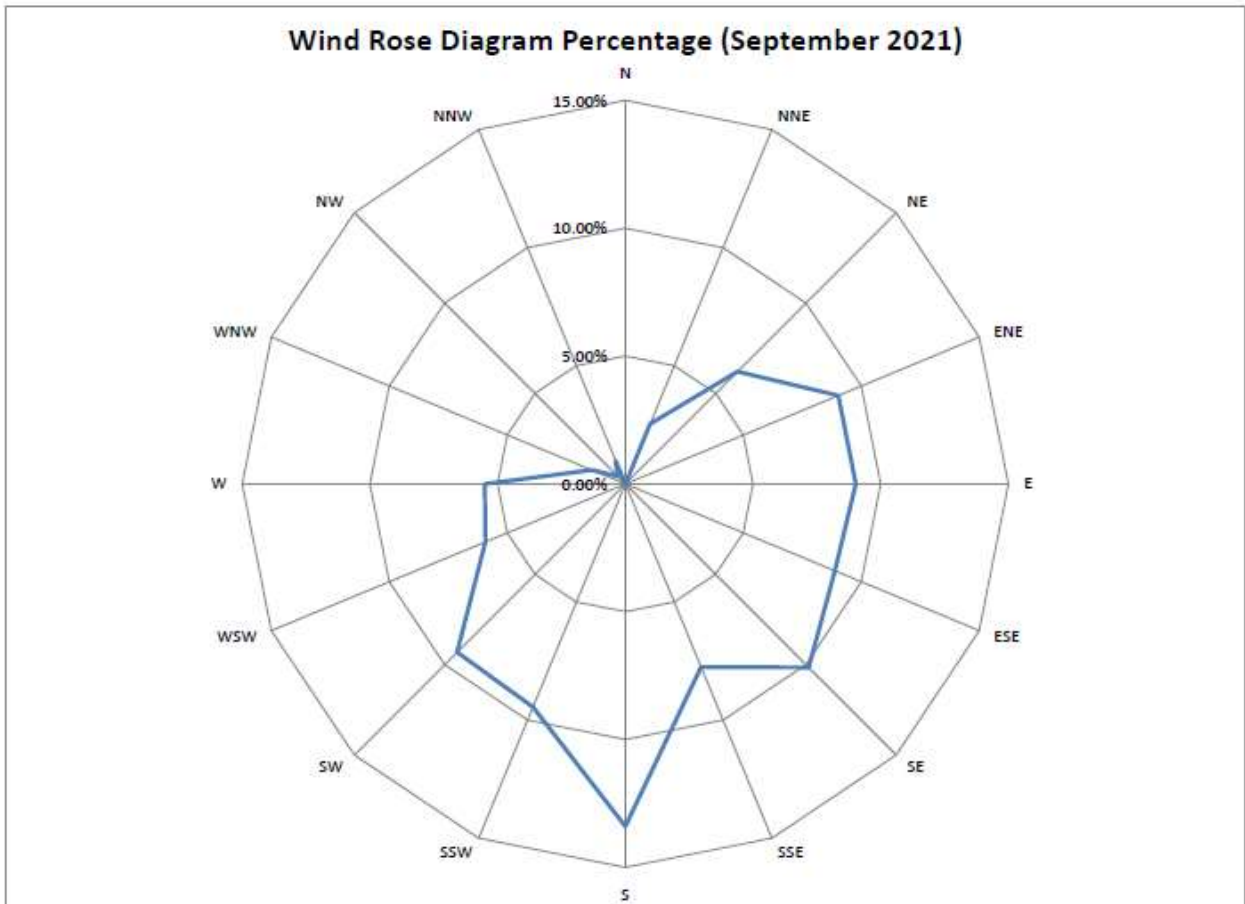

June 2021

Day	Hong Kong Observatory							
	Mean Pressure (hPa)	Air Temperature			Mean Dew Point (deg. C)	Mean Relative Humidity (%)	Mean Amount of Cloud (%)	Total Rainfall (mm)
		Absolute Daily Max (deg. C)	Mean (deg. C)	Absolute Daily Min (deg. C)				
01	1006.6	29.3	26.5	24.1	24.9	91	92	45.8
02	1005.9	31.3	26.3	25.0	25.5	85	85	2.4
03	1006.3	34.0	30.3	27.9	25.8	77	63	0.0
04	1004.7	29.8	26.4	26.7	25.5	84	87	7.5
05	1004.3	29.2	27.3	25.6	21.8	73	80	Trace
06	1004.6	31.4	28.2	26.4	23.0	74	64	Trace
07	1007.3	32.2	26.7	25.6	24.0	78	68	Trace
08	1006.0	33.5	29.3	26.5	25.3	79	64	0.9
09	1007.2	29.9	27.9	26.4	25.5	87	86	48.6
10	1005.6	32.8	28.8	25.5	25.5	83	82	29.4
11	1005.4	32.9	29.1	26.7	26.7	82	85	31.2

July 2021

August 2021

September 2021

November 2021