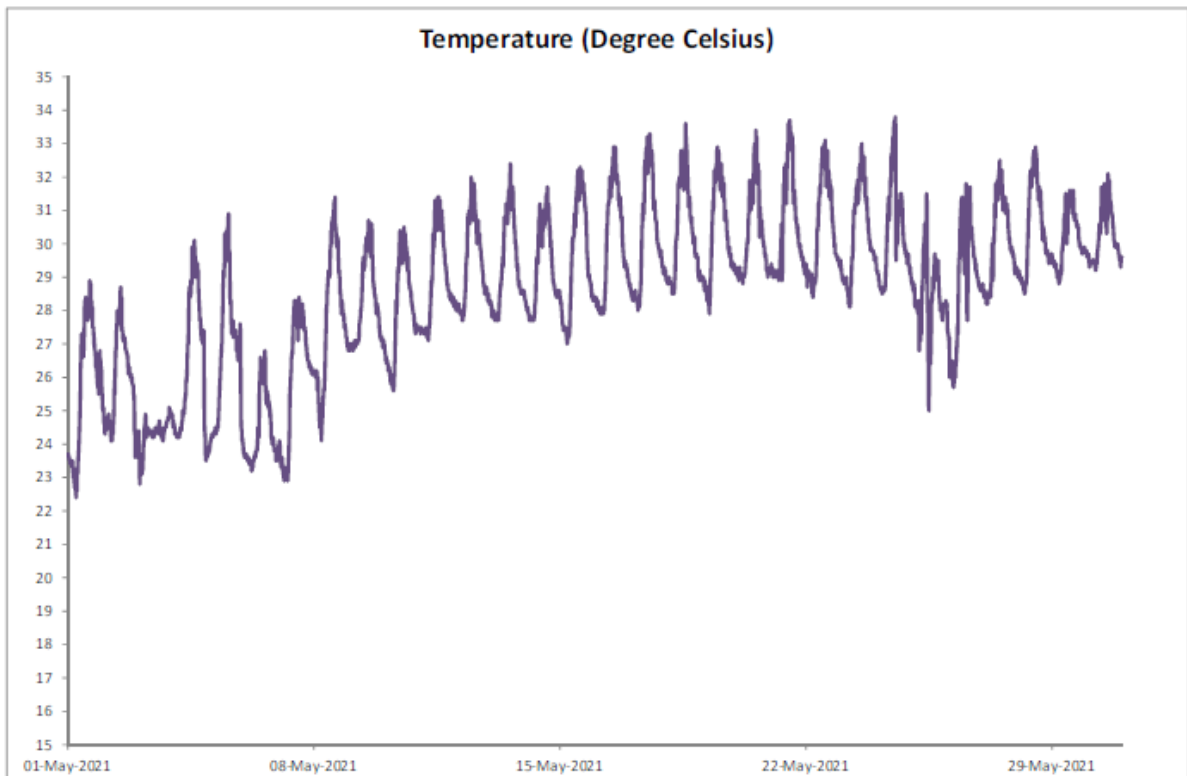

June 2021

Day	Hong Kong Observatory							
	Mean Pressure (hPa)	Air Temperature			Mean Dew Point (deg. C)	Mean Relative Humidity (%)	Mean Amount of Cloud (%)	Total Rainfall (mm)
		Absolute Daily Max (deg. C)	Mean (deg. C)	Absolute Daily Min (deg. C)				
01	1006.6	29.3	26.5	24.1	24.9	91	92	45.8
02	1005.9	31.3	26.3	25.0	25.5	85	85	2.4
03	1006.3	34.0	30.3	27.9	25.8	77	63	0.0
04	1004.7	29.8	26.4	26.7	25.5	84	87	7.5
05	1004.3	29.2	27.3	25.6	21.8	73	80	Trace
06	1004.6	31.4	28.2	26.4	23.0	74	64	Trace
07	1007.3	32.2	26.7	25.6	24.0	78	68	Trace
08	1006.0	33.5	29.3	26.5	25.3	79	64	0.9
09	1007.2	29.9	27.9	26.4	25.5	87	86	48.6
10	1005.6	32.8	28.8	25.5	25.5	83	82	29.4
11	1005.4	32.9	29.1	26.7	26.7	82	85	31.2