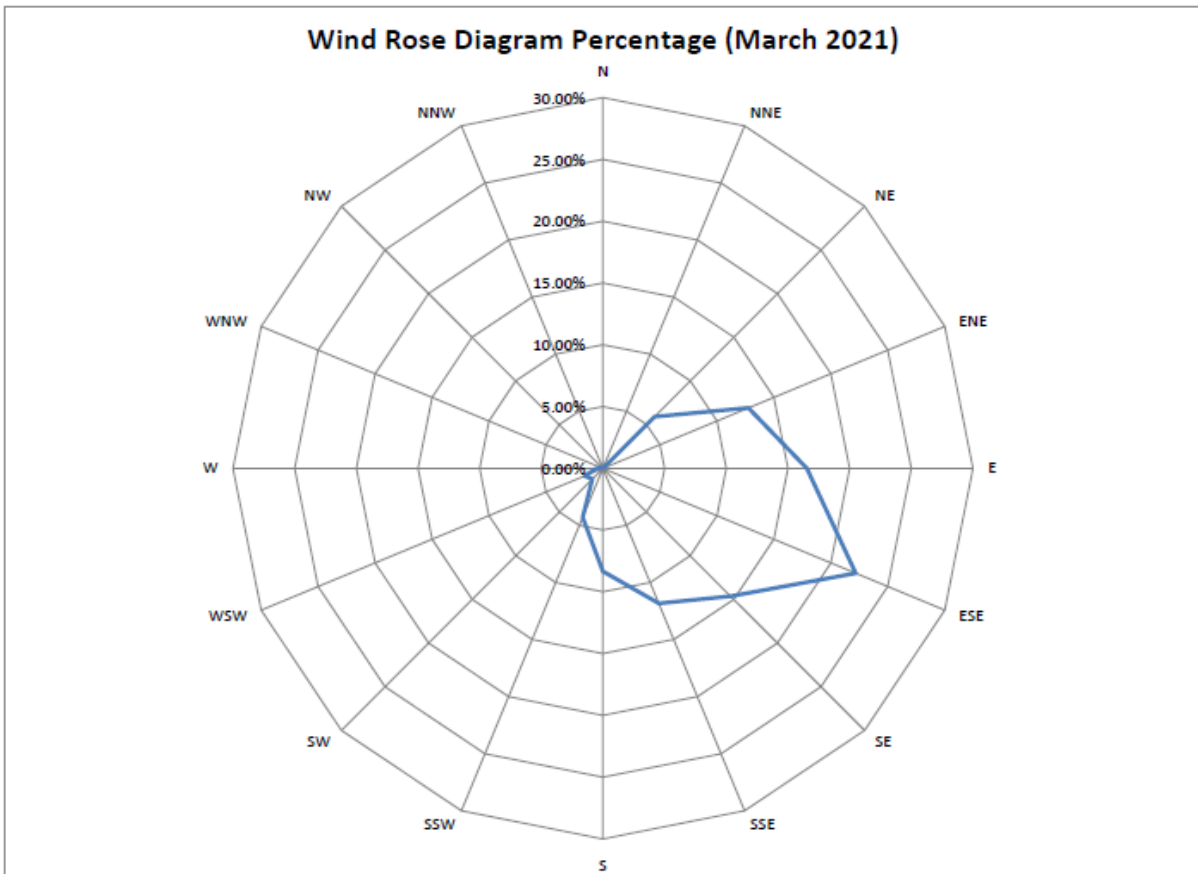

Annex D3

Meteorological Data

Annex D3 Meteorological Data

January 2021

February 2021

March 2021

April 2021

May 2021

June 2021

Day	Hong Kong Observatory							
	Mean Pressure (hPa)	Air Temperature			Mean Dew Point (deg. C)	Mean Relative Humidity (%)	Mean Amount of Cloud (%)	Total Rainfall (mm)
		Absolute Daily Max (deg. C)	Mean (deg. C)	Absolute Daily Min (deg. C)				
01	1006.6	29.3	26.5	24.1	24.9	91	92	45.8
02	1005.9	31.3	26.3	25.0	25.5	85	85	2.4
03	1006.3	34.0	30.3	27.9	25.8	77	63	0.0
04	1004.7	29.8	26.4	26.7	25.5	84	87	7.5
05	1004.3	29.2	27.3	25.6	21.8	73	80	Trace
06	1004.6	31.4	28.2	26.4	23.0	74	64	Trace
07	1007.3	32.2	26.7	25.6	24.0	78	68	Trace
08	1006.0	33.5	29.3	26.5	25.3	79	64	0.9
09	1007.2	29.9	27.9	26.4	25.5	87	86	48.6
10	1005.6	32.8	28.8	25.5	25.5	83	82	29.4
11	1005.4	32.9	29.1	26.7	26.7	82	85	31.2