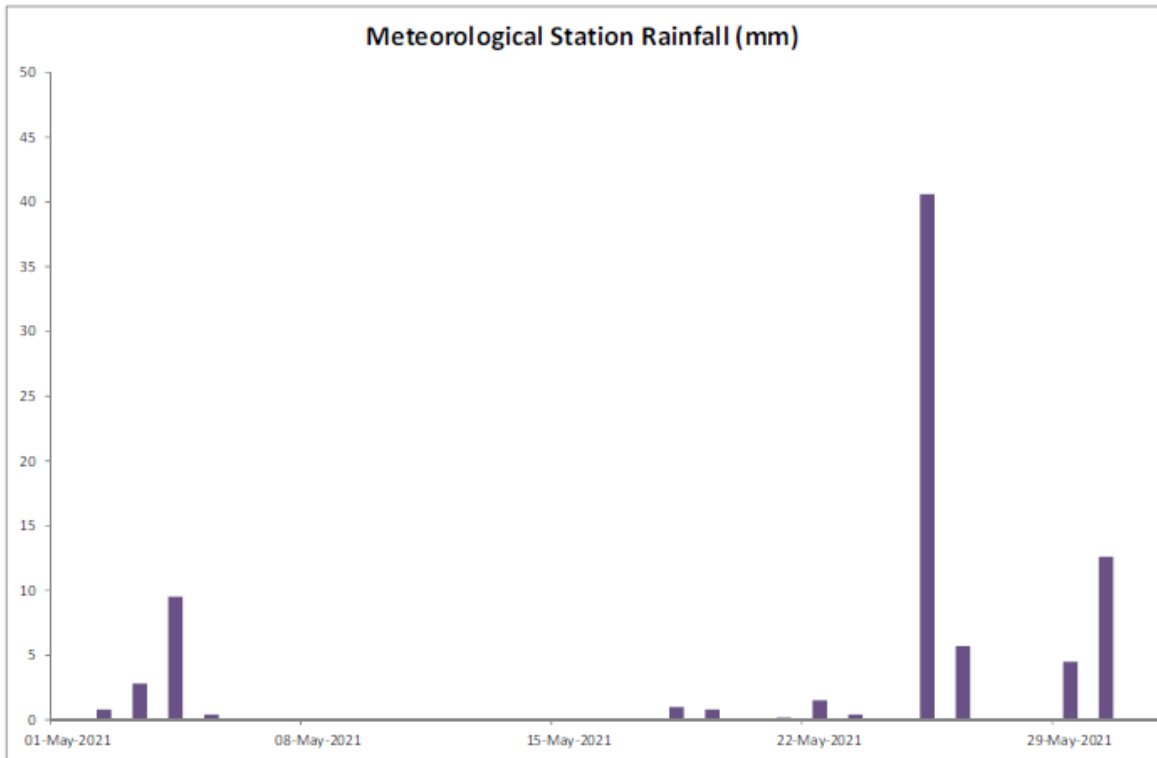

June 2021

Day	Hong Kong Observatory							
	Mean Pressure (hPa)	Air Temperature			Mean Dew Point (deg. C)	Mean Relative Humidity (%)	Mean Amount of Cloud (%)	Total Rainfall (mm)
		Absolute Daily Max (deg. C)	Mean (deg. C)	Absolute Daily Min (deg. C)				
01	1006.6	29.3	26.5	24.1	24.9	91	92	45.8
02	1005.9	31.3	26.3	25.0	25.5	85	85	2.4
03	1006.3	34.0	30.3	27.9	25.8	77	63	0.0
04	1004.7	29.8	26.4	26.7	25.5	84	87	7.5
05	1004.3	29.2	27.3	25.6	21.8	73	80	Trace
06	1004.6	31.4	28.2	26.4	23.0	74	64	Trace
07	1007.3	32.2	26.7	25.6	24.0	78	68	Trace
08	1006.0	33.5	29.3	26.5	25.3	79	64	0.9
09	1007.2	29.9	27.9	26.4	25.5	87	86	48.6
10	1005.6	32.8	28.8	25.5	25.5	83	82	29.4
11	1005.4	32.9	29.1	26.7	26.7	82	85	31.2