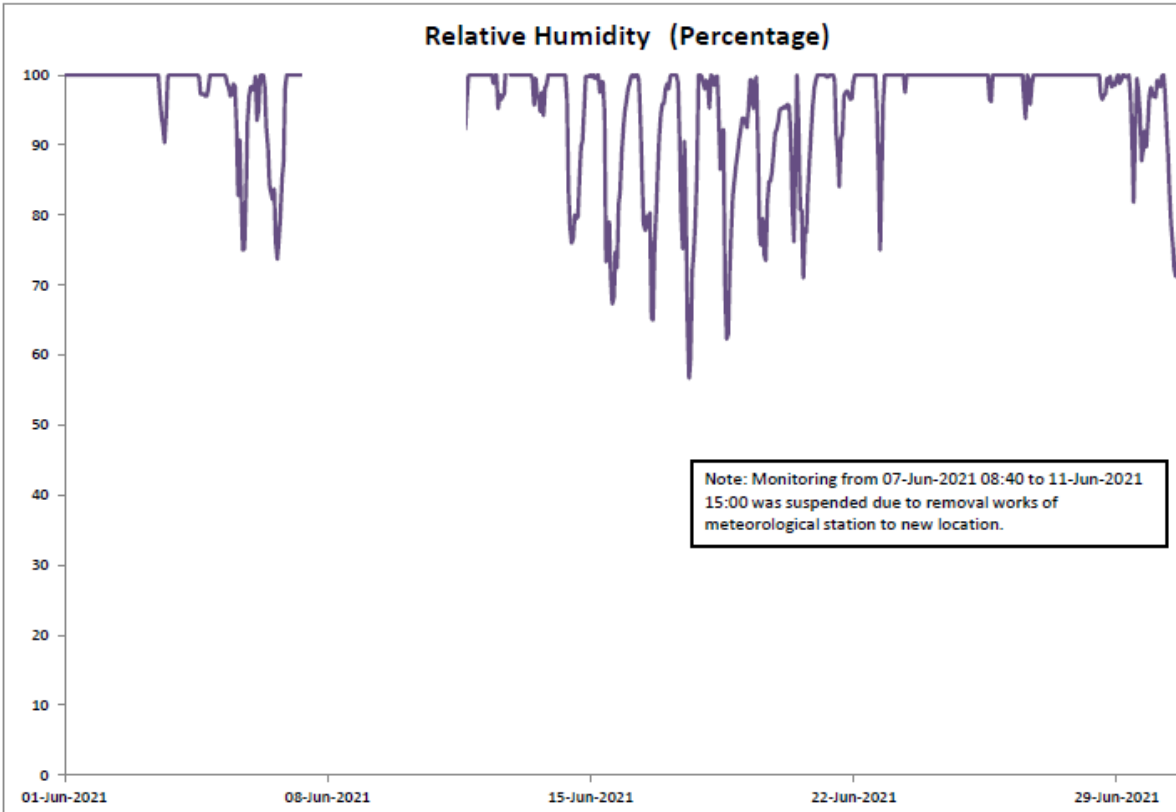

June 2021

Day	Hong Kong Observatory							
	Mean Pressure (hPa)	Air Temperature			Mean Dew Point (deg. C)	Mean Relative Humidity (%)	Mean Amount of Cloud (%)	Total Rainfall (mm)
		Absolute Daily Max (deg. C)	Mean (deg. C)	Absolute Daily Min (deg. C)				
01	1006.6	29.3	26.5	24.1	24.9	91	92	45.8
02	1005.9	31.3	26.3	25.0	25.5	85	85	2.4
03	1006.3	34.0	30.3	27.9	25.8	77	63	0.0
04	1004.7	29.8	26.4	26.7	25.5	84	87	7.5
05	1004.3	29.2	27.3	25.6	21.8	73	80	Trace
06	1004.6	31.4	28.2	26.4	23.0	74	64	Trace
07	1007.3	32.2	26.7	25.6	24.0	78	68	Trace
08	1006.0	33.5	29.3	26.5	25.3	79	64	0.9
09	1007.2	29.9	27.9	26.4	25.5	87	86	48.6
10	1005.6	32.8	28.8	25.5	25.5	83	82	29.4
11	1005.4	32.9	29.1	26.7	26.7	82	85	31.2