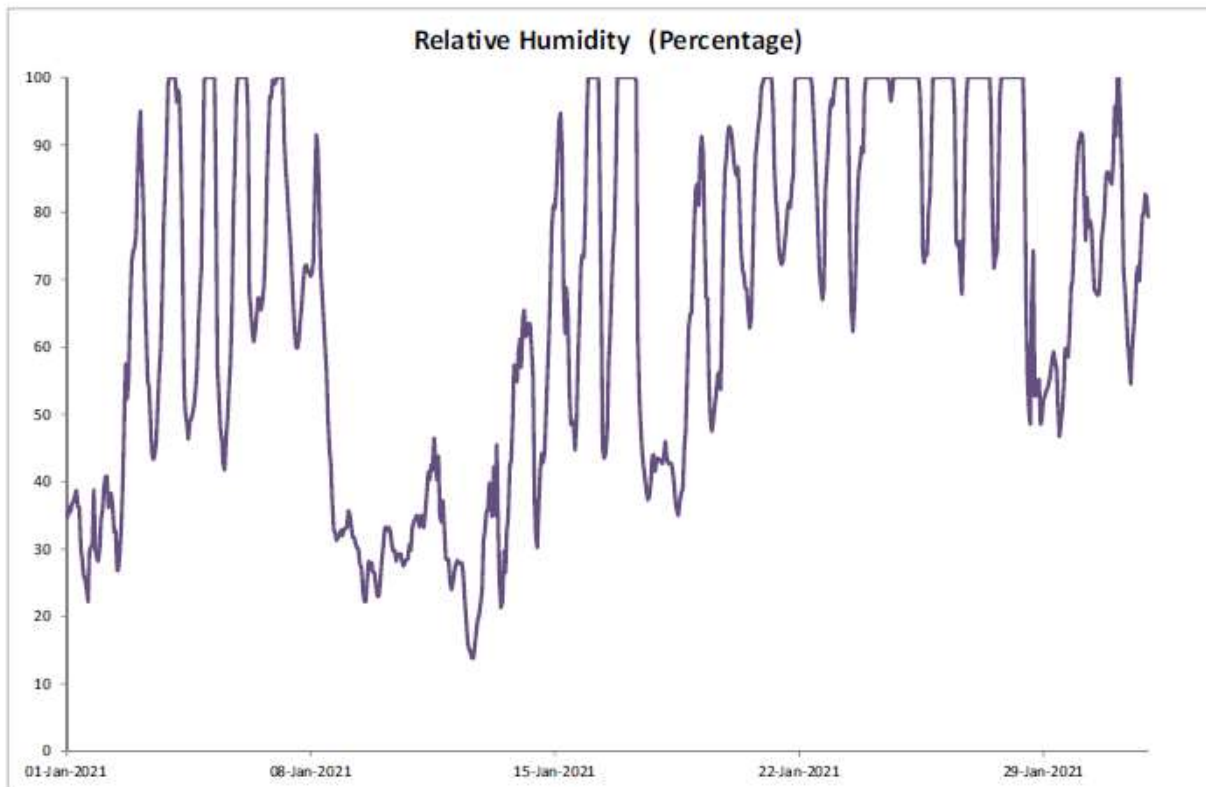

Annex D3 Meteorological Data

January 2021