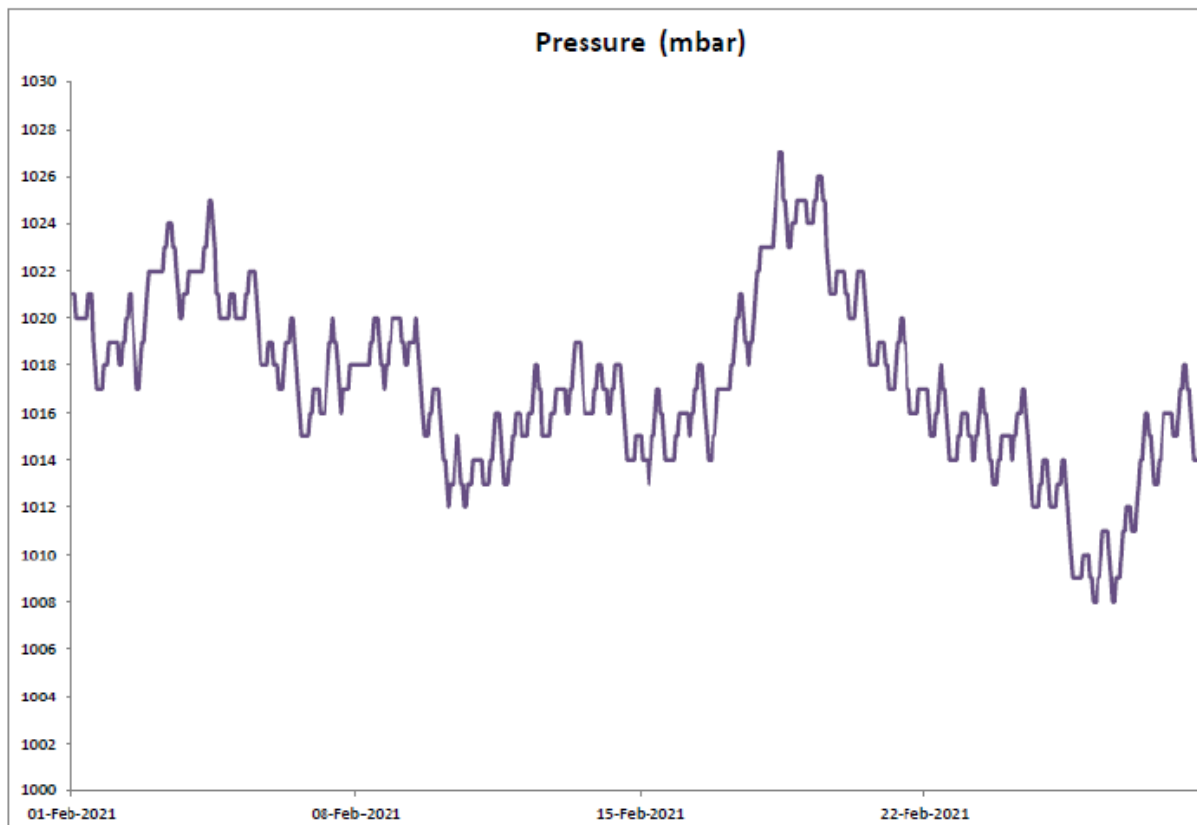

Annex D3

Meteorological Data

Annex D3 Meteorological Data

January 2021

February 2021

March 2021

April 2021

May 2021

June 2021

Day	Hong Kong Observatory							
	Mean Pressure (hPa)	Air Temperature			Mean Dew Point (deg. C)	Mean Relative Humidity (%)	Mean Amount of Cloud (%)	Total Rainfall (mm)
		Absolute Daily Max (deg. C)	Mean (deg. C)	Absolute Daily Min (deg. C)				
01	1006.6	29.3	26.5	24.1	24.9	91	92	45.8
02	1005.9	31.3	26.3	25.0	25.5	85	85	2.4
03	1006.3	34.0	30.3	27.9	25.8	77	63	0.0
04	1004.7	29.8	26.4	26.7	25.5	84	87	7.5
05	1004.3	29.2	27.3	25.6	21.8	73	80	Trace
06	1004.6	31.4	28.2	26.4	23.0	74	64	Trace
07	1007.3	32.2	26.7	25.6	24.0	78	68	Trace
08	1006.0	33.5	29.3	26.5	25.3	79	64	0.9
09	1007.2	29.9	27.9	26.4	25.5	87	86	48.6
10	1005.6	32.8	28.8	25.5	25.5	83	82	29.4
11	1005.4	32.9	29.1	26.7	26.7	82	85	31.2