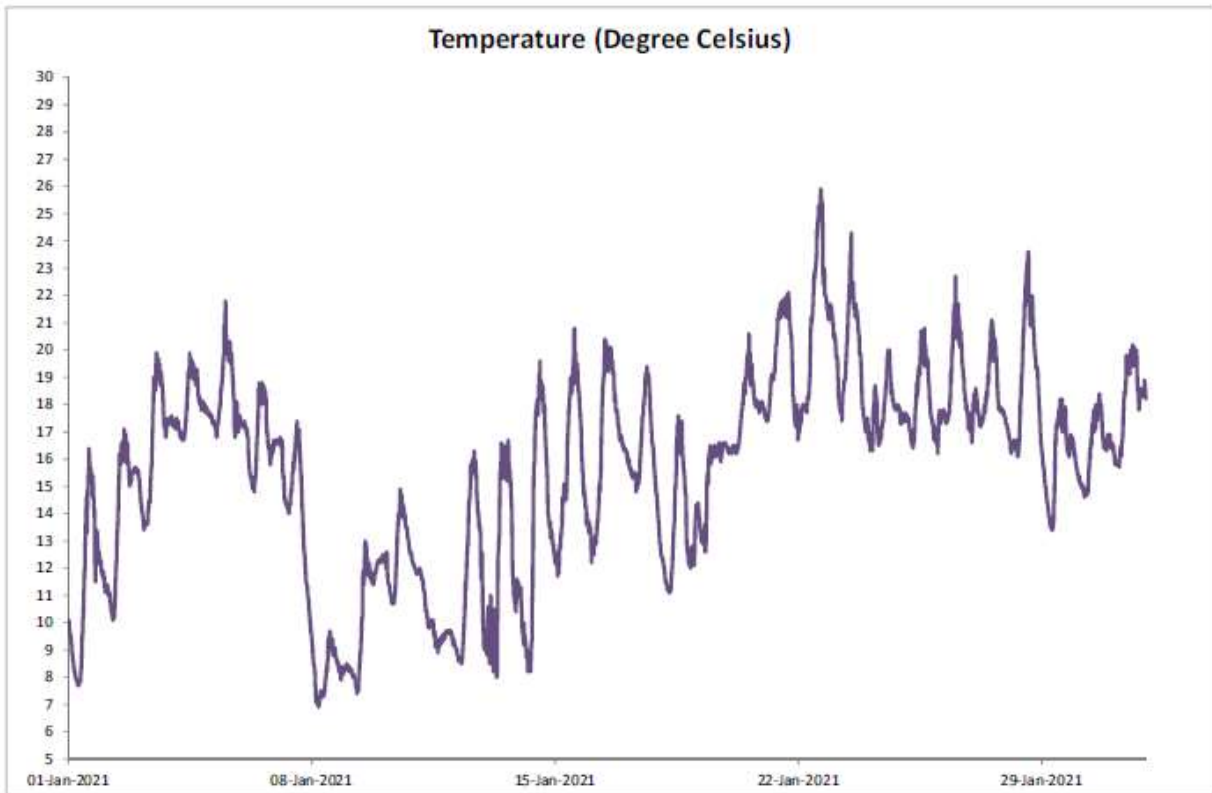

Annex D3 Meteorological Data

January 2021